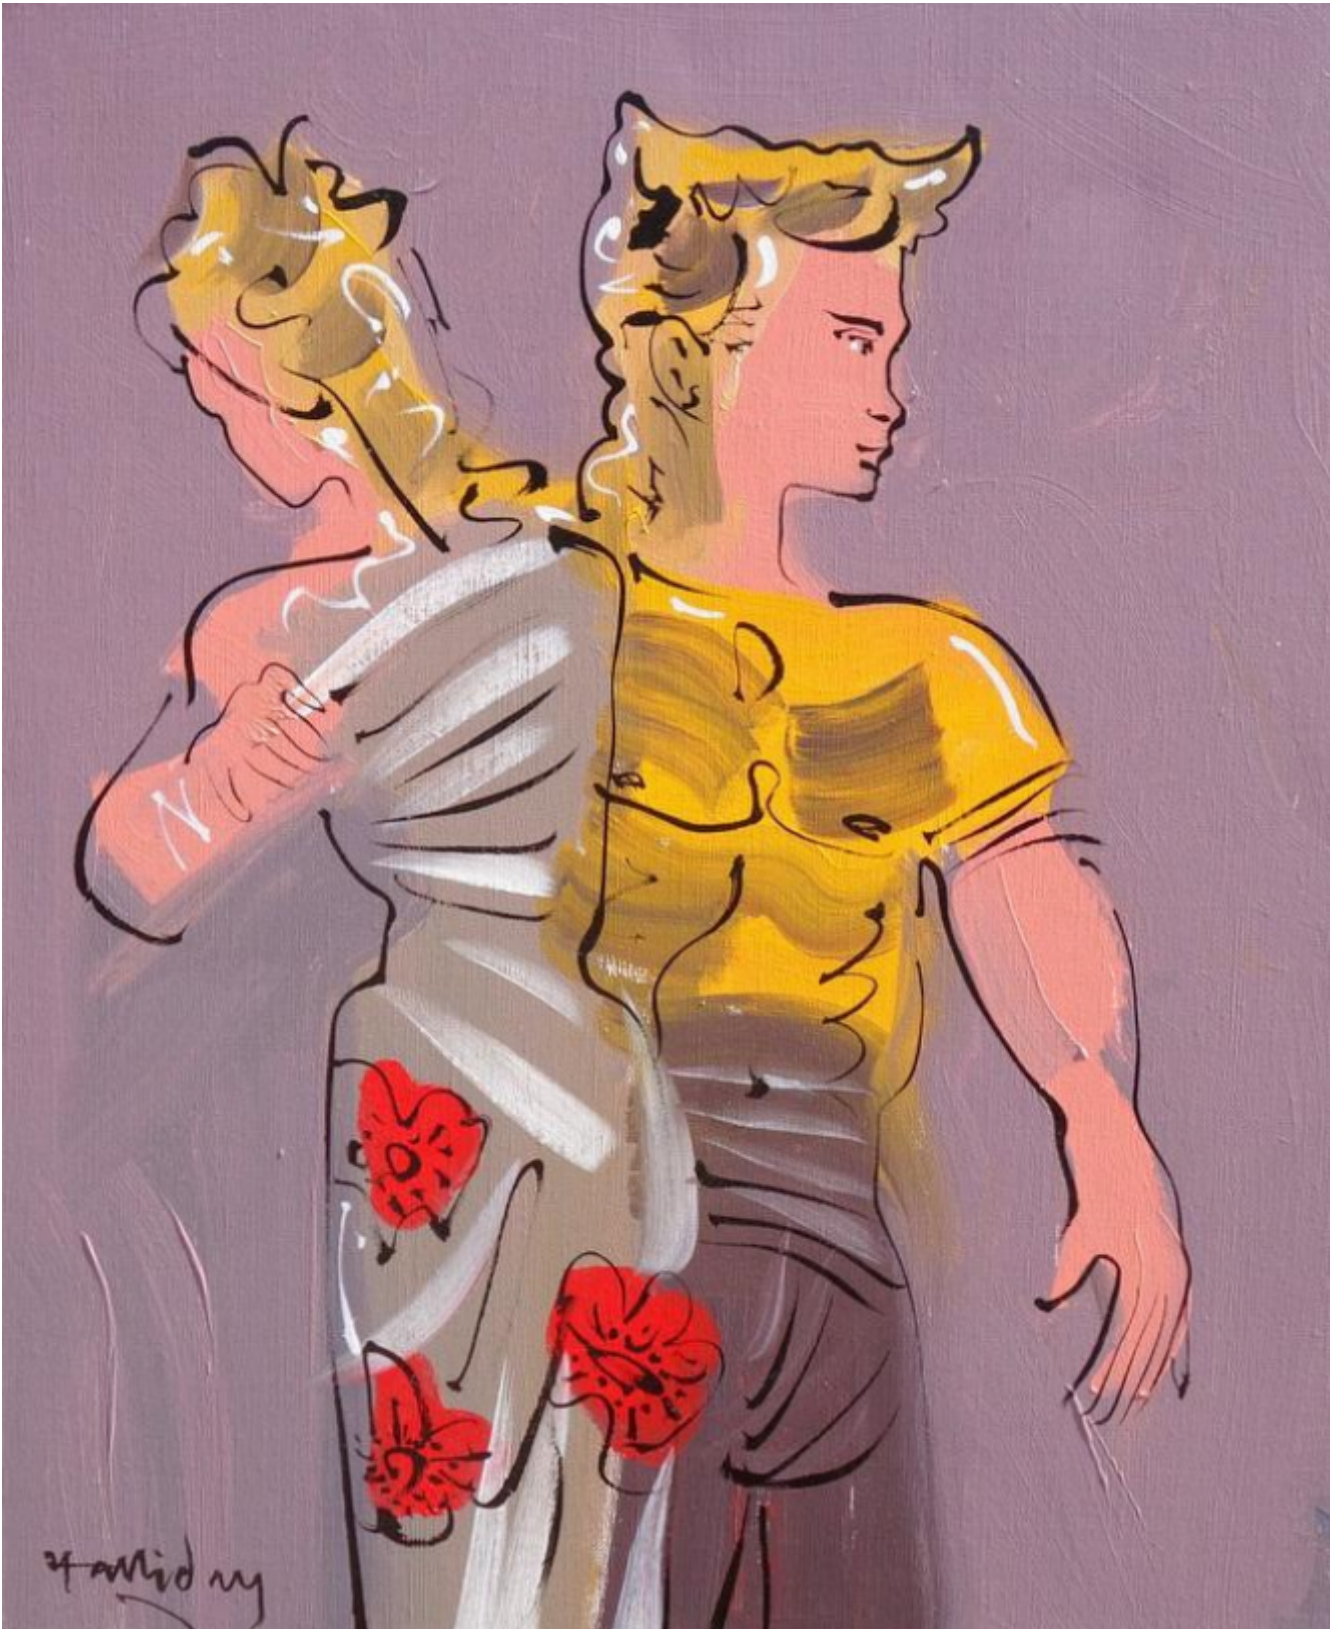

*Halliday*

Poppea

Alan Halliday

£2,750

REF: 2718

Height: 61 cm (24")

Width: 50 cm (19.7")

## DESCRIPTION

---

Unframed