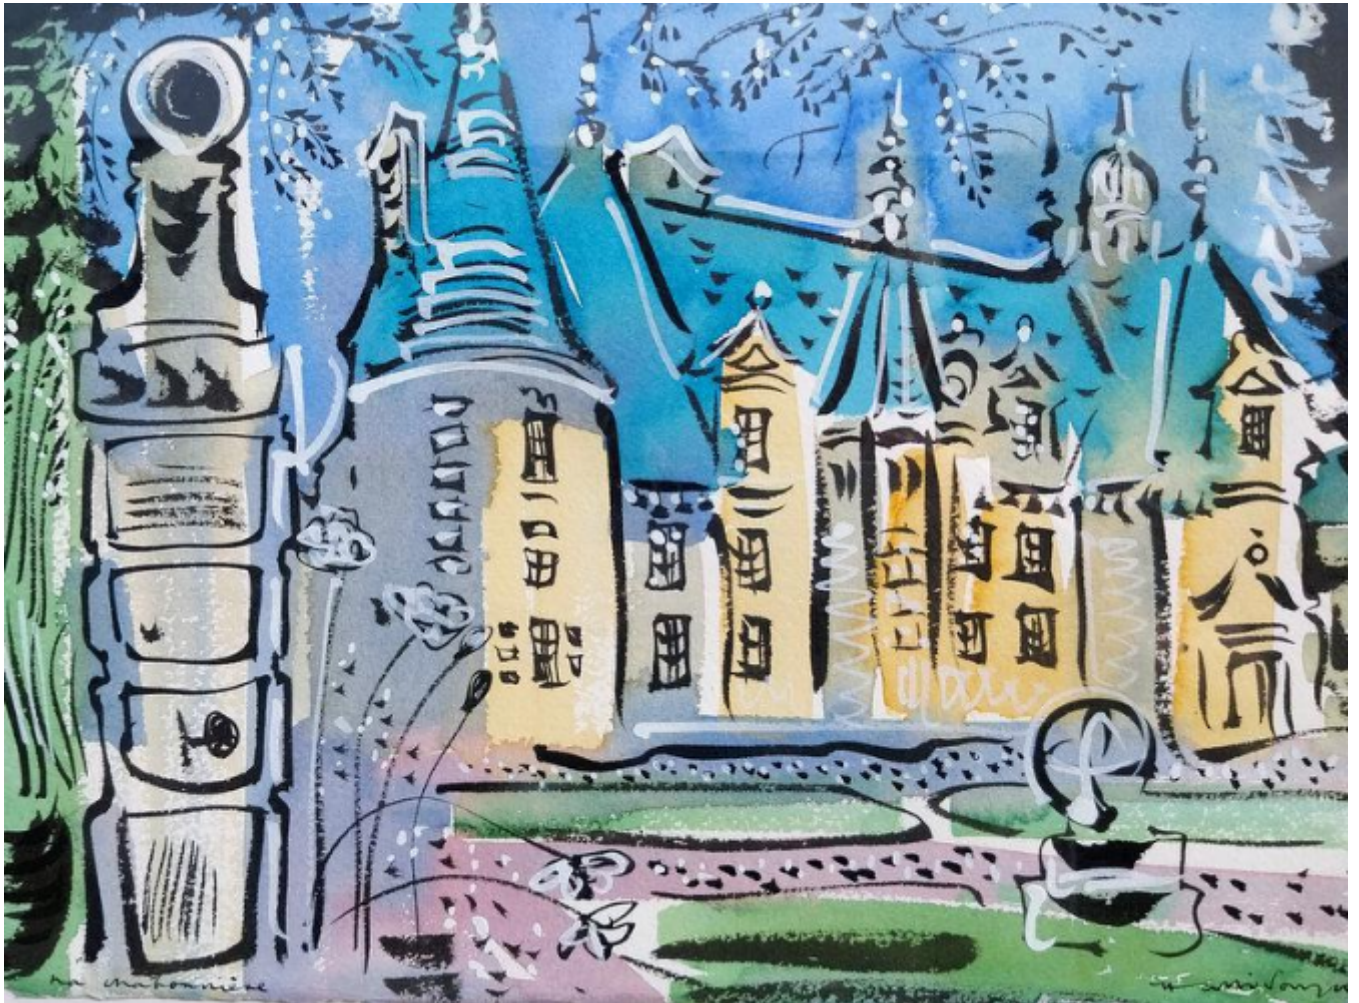

Alan Halliday

Chateau de la Chatonnière

Alan Halliday

£550

REF: 4822

Height: 28 cm (11")

Width: 38 cm (15")

## DESCRIPTION

---

Framed  
Reduced to 395 for Christmas only.