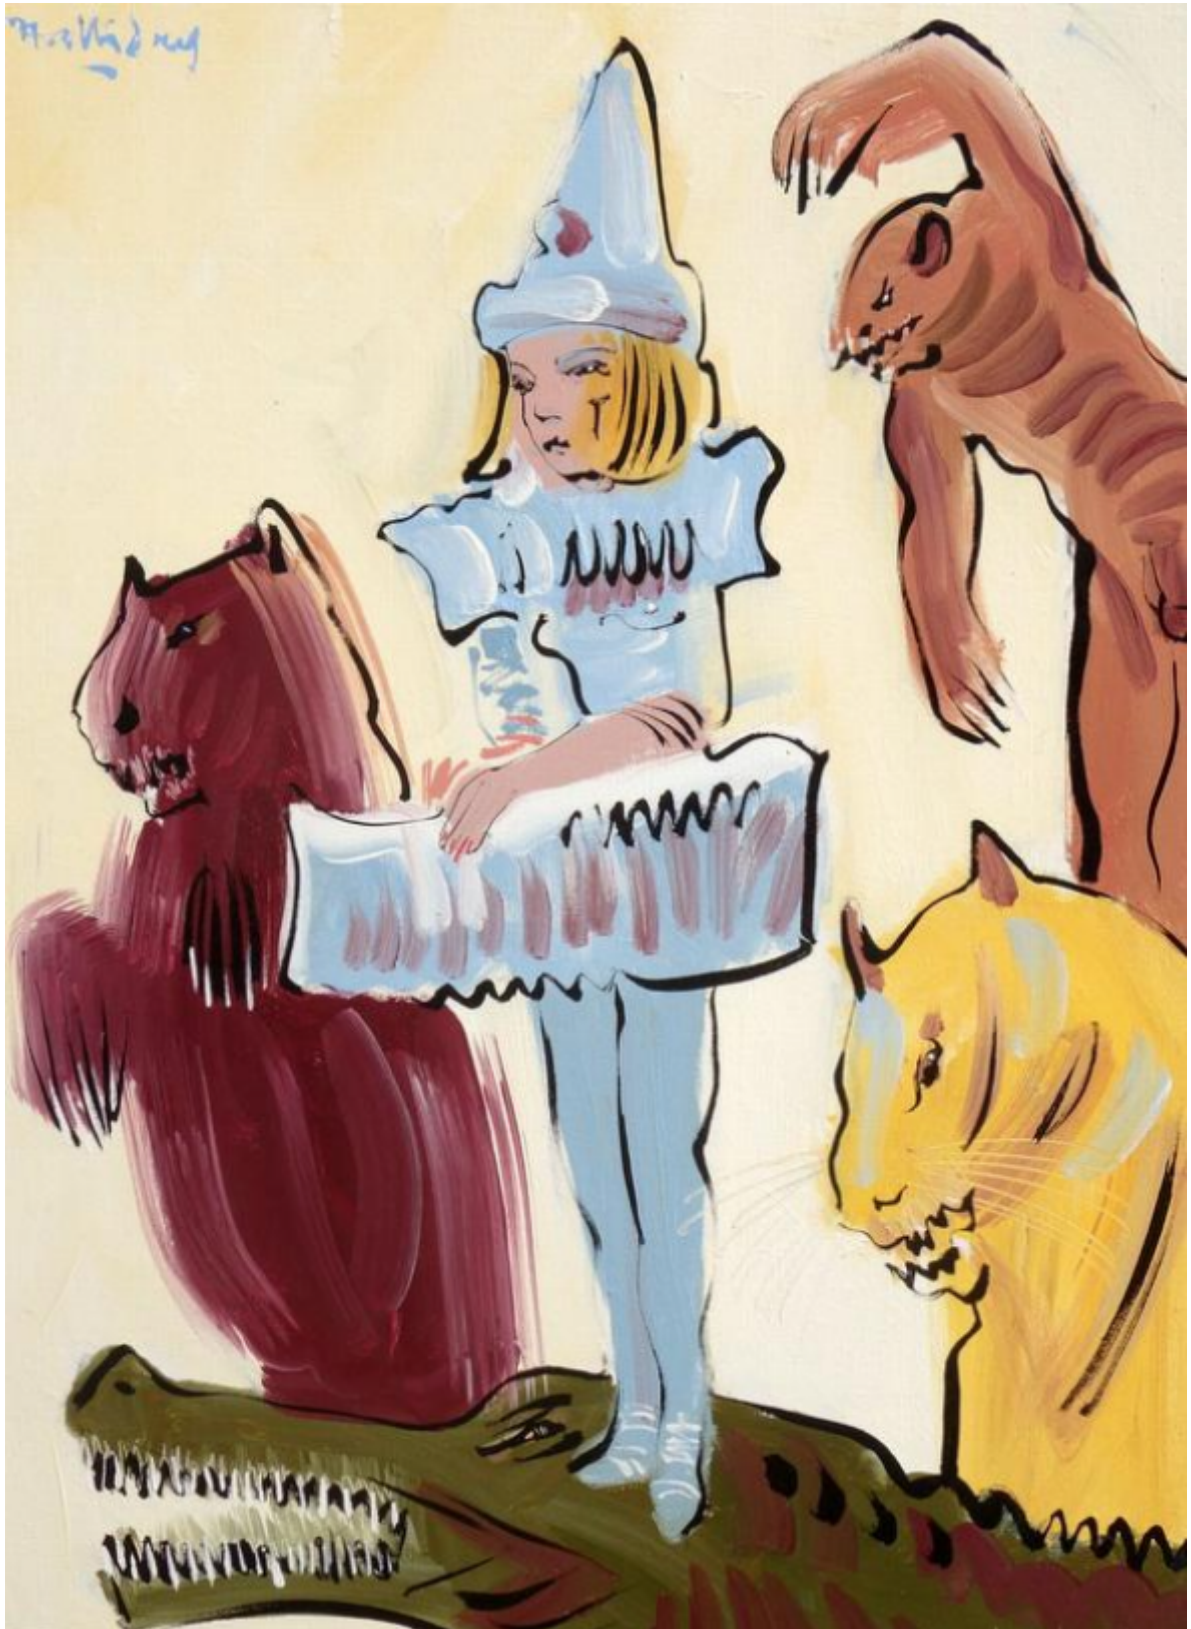

Halliday

Lulu

Alan Halliday

£3,000

REF: 2739

Height: 73 cm (28.7")

Width: 54 cm (21.3")

DESCRIPTION

Unframed