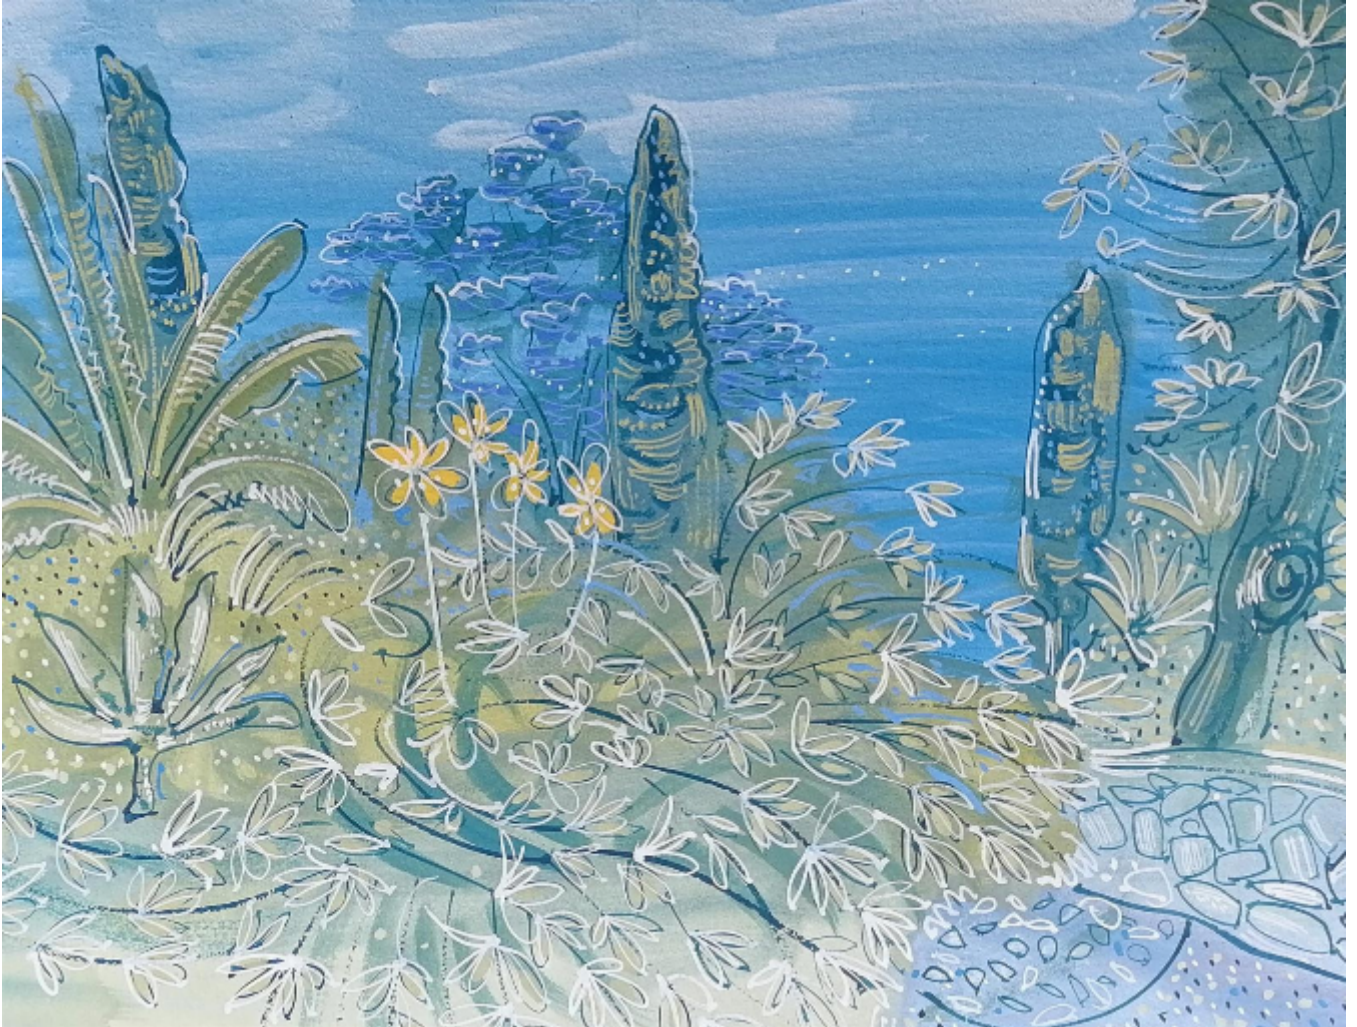

Halliday

Path at Hanbury

Alan Halliday

£2,850

REF: 4244

Height: 56 cm (22")

Width: 76 cm (29.9")

DESCRIPTION

Unframed