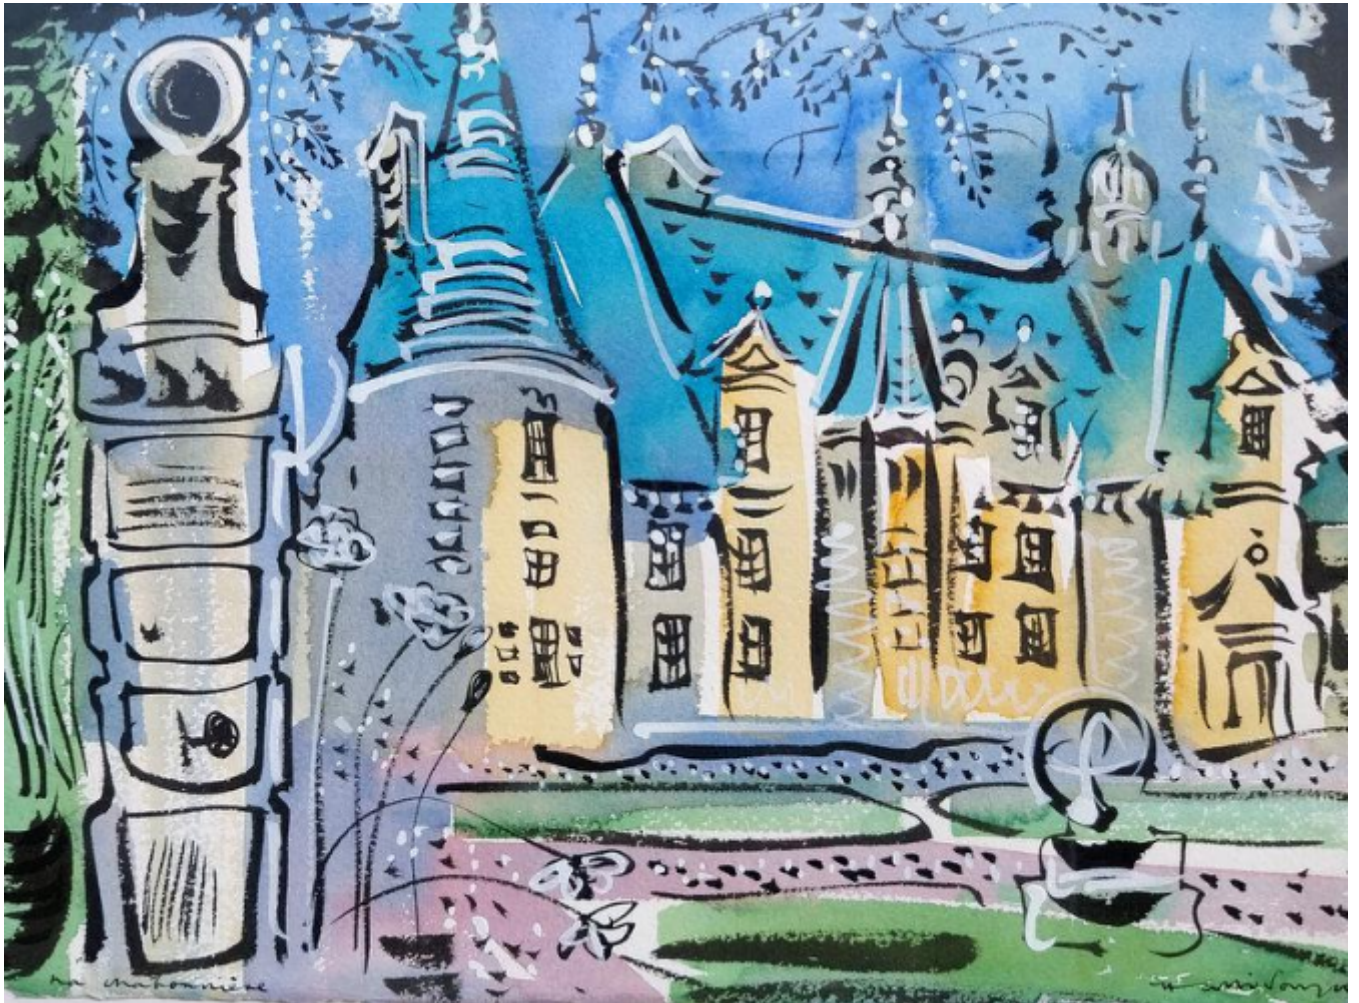

Halliday

Chateau de la Chatonnière

Alan Halliday

£550

REF: 4822

Height: 28 cm (11")

Width: 38 cm (15")

DESCRIPTION

Framed
Reduced to 395 for Christmas only.