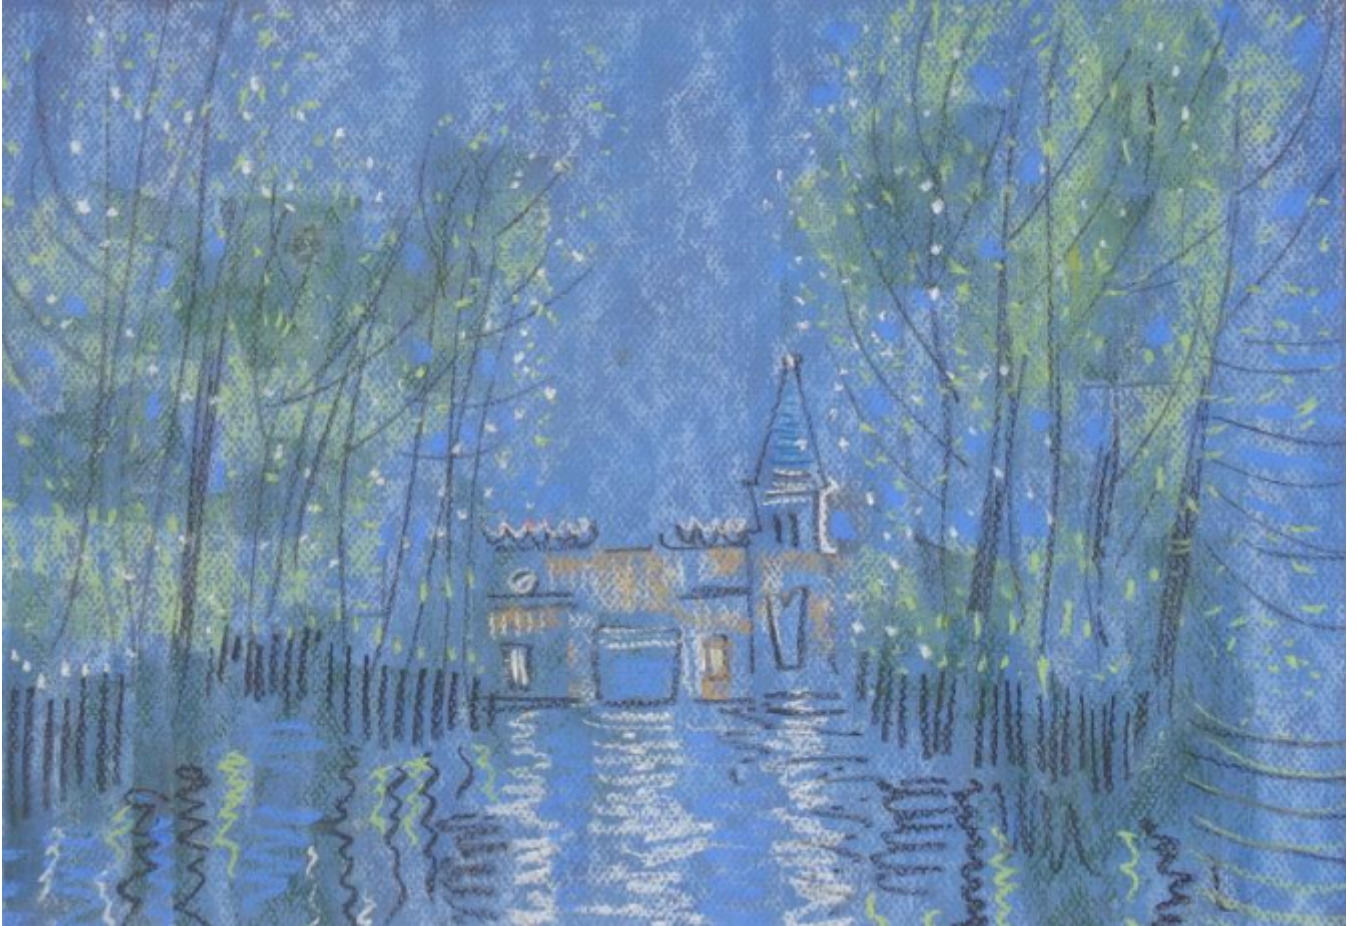

Halliday

Flood at Lenclouire,
Alan Halliday

£495

REF: 2689

Height: 30 cm (11.8")

Width: 42 cm (16.5")

DESCRIPTION

Unframed PASTEL