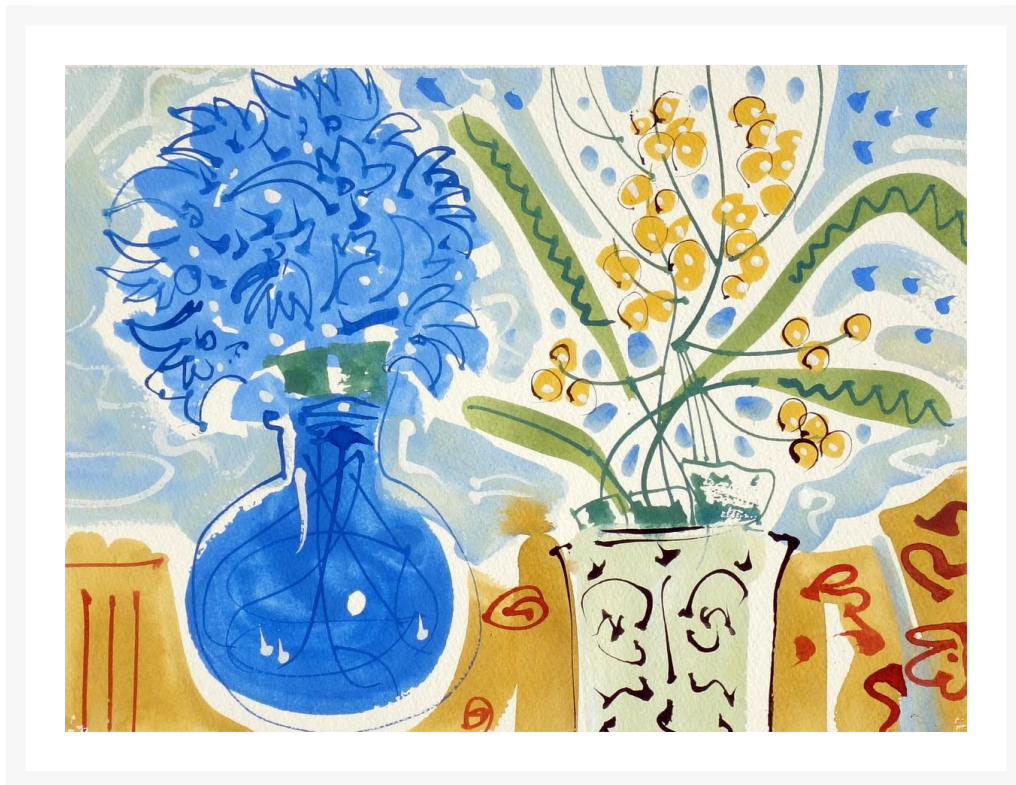

Halliday

'Hyacinth and mimosa'

SOLD

Artist : Alan Halliday

REF: 1338

Height: 28 cm (11") Width: 38 cm (15")

Description

Hyacinth and Mistletoe with tulips in a Moroccan vase. Price FRAMED
Reduced from £ 600