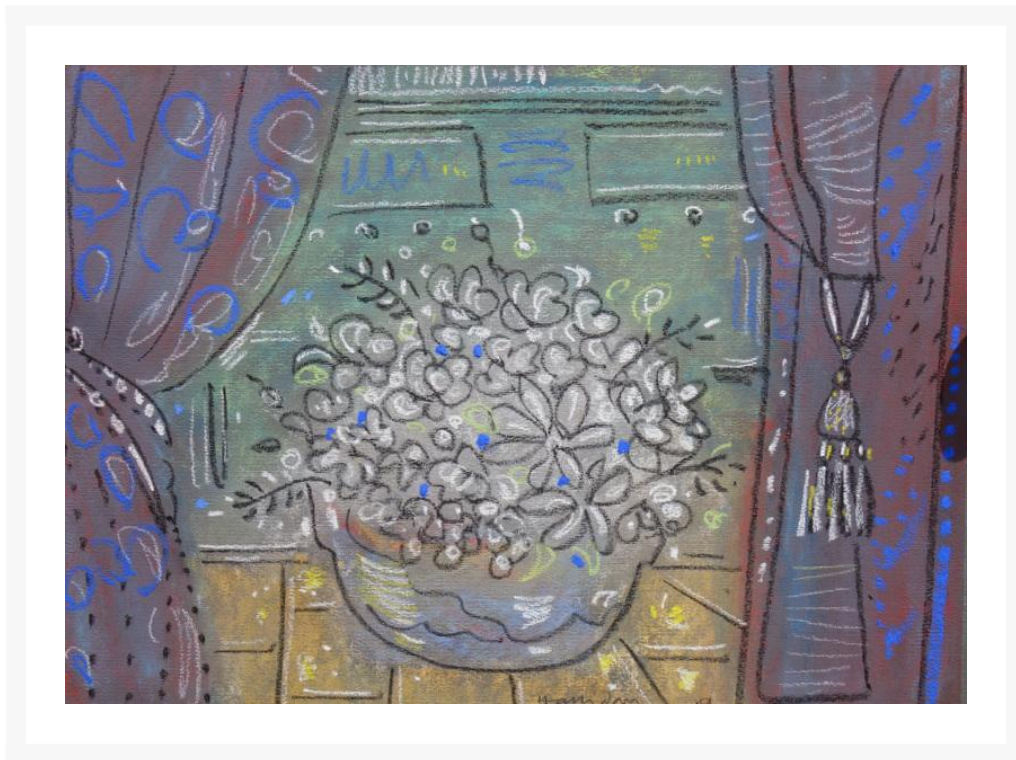

## Still Life at Chateau de L'Islette

£ 495

Artist : Alan Halliday

REF: 2662

Height: 30 cm (11 3/4") Width: 40 cm (15 3/4")

---

### Description

---

Unframed PASTEL