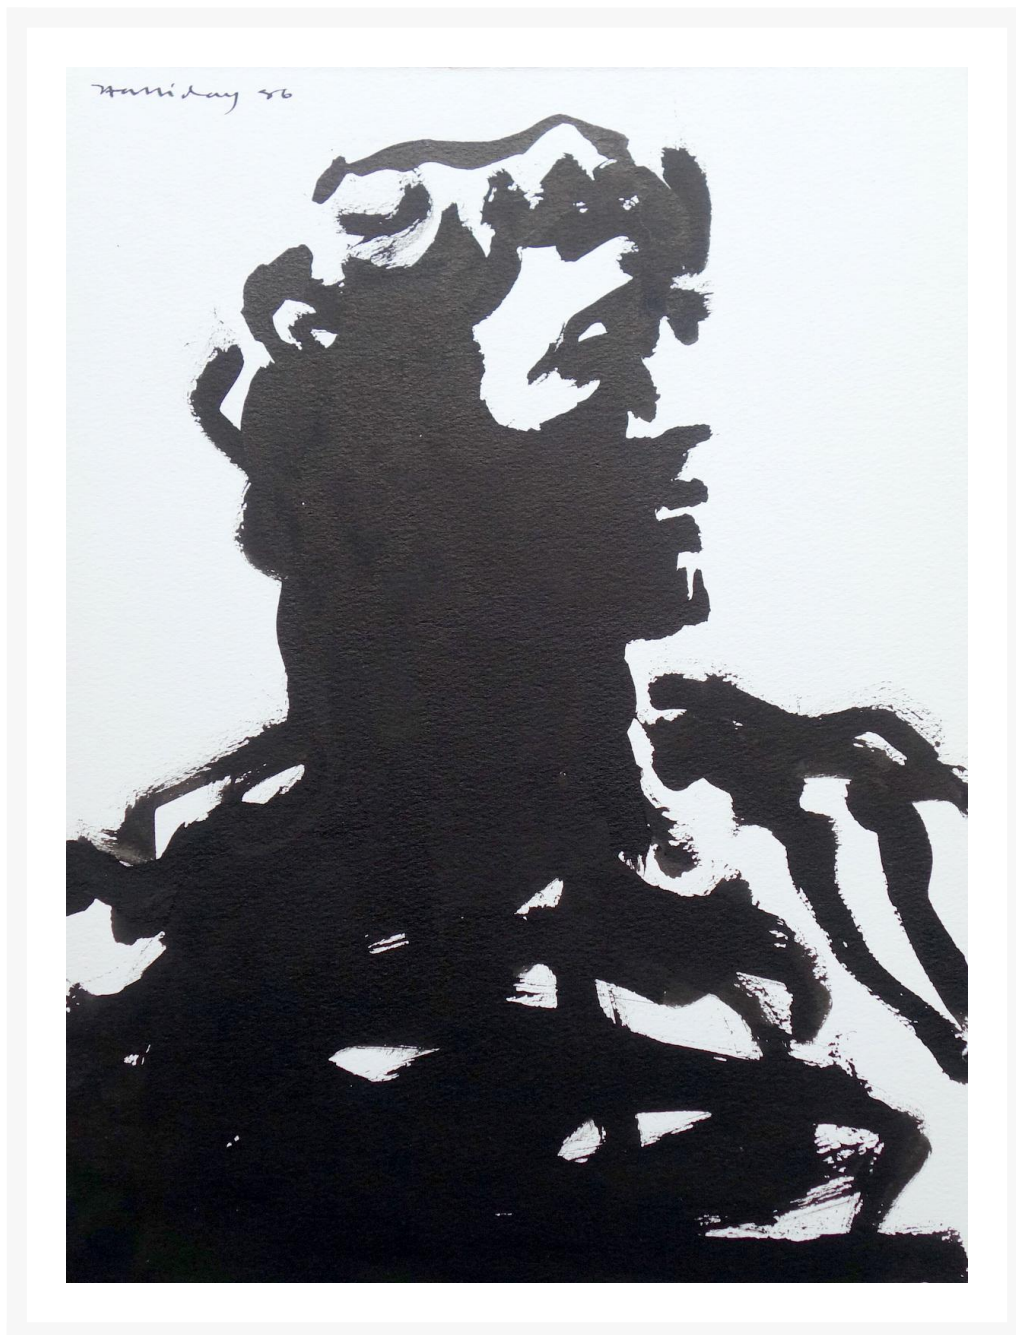

Halliday

Mythos, 1986.

POA

Artist : Alan Halliday

REF: 3162

Height: 38 cm (15") Width: 28 cm (11")

Description

Unframed