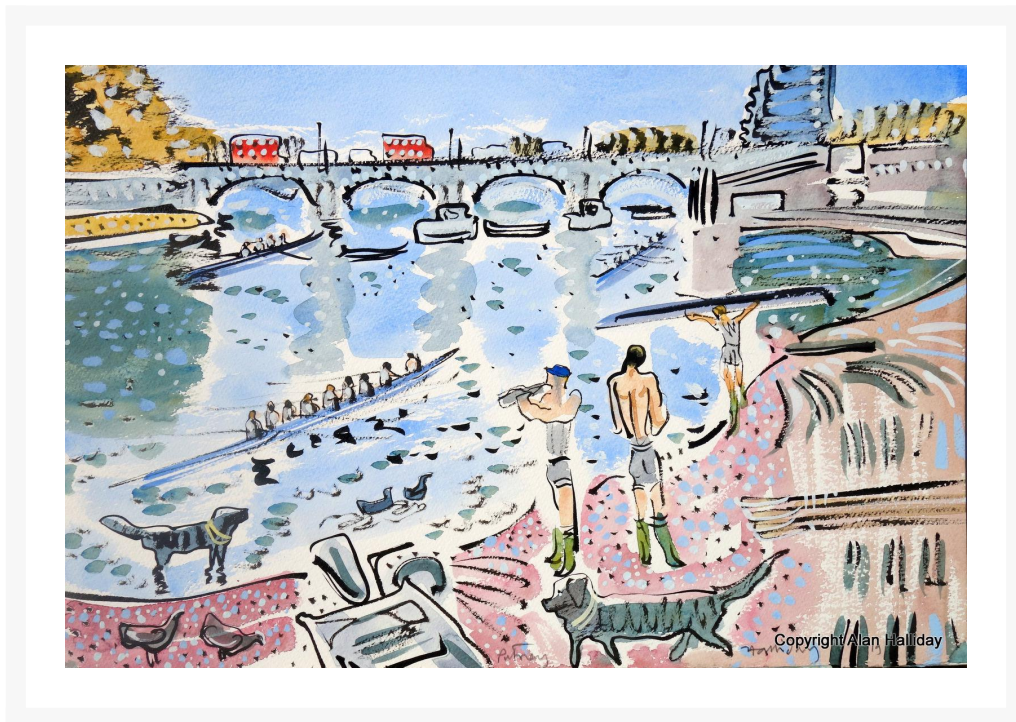

Halliday

Rowing at Putney

£ 950

Artist : Alan Halliday

REF: 2502

Height: 38 cm (15") Width: 56 cm (22")

Description

Framed