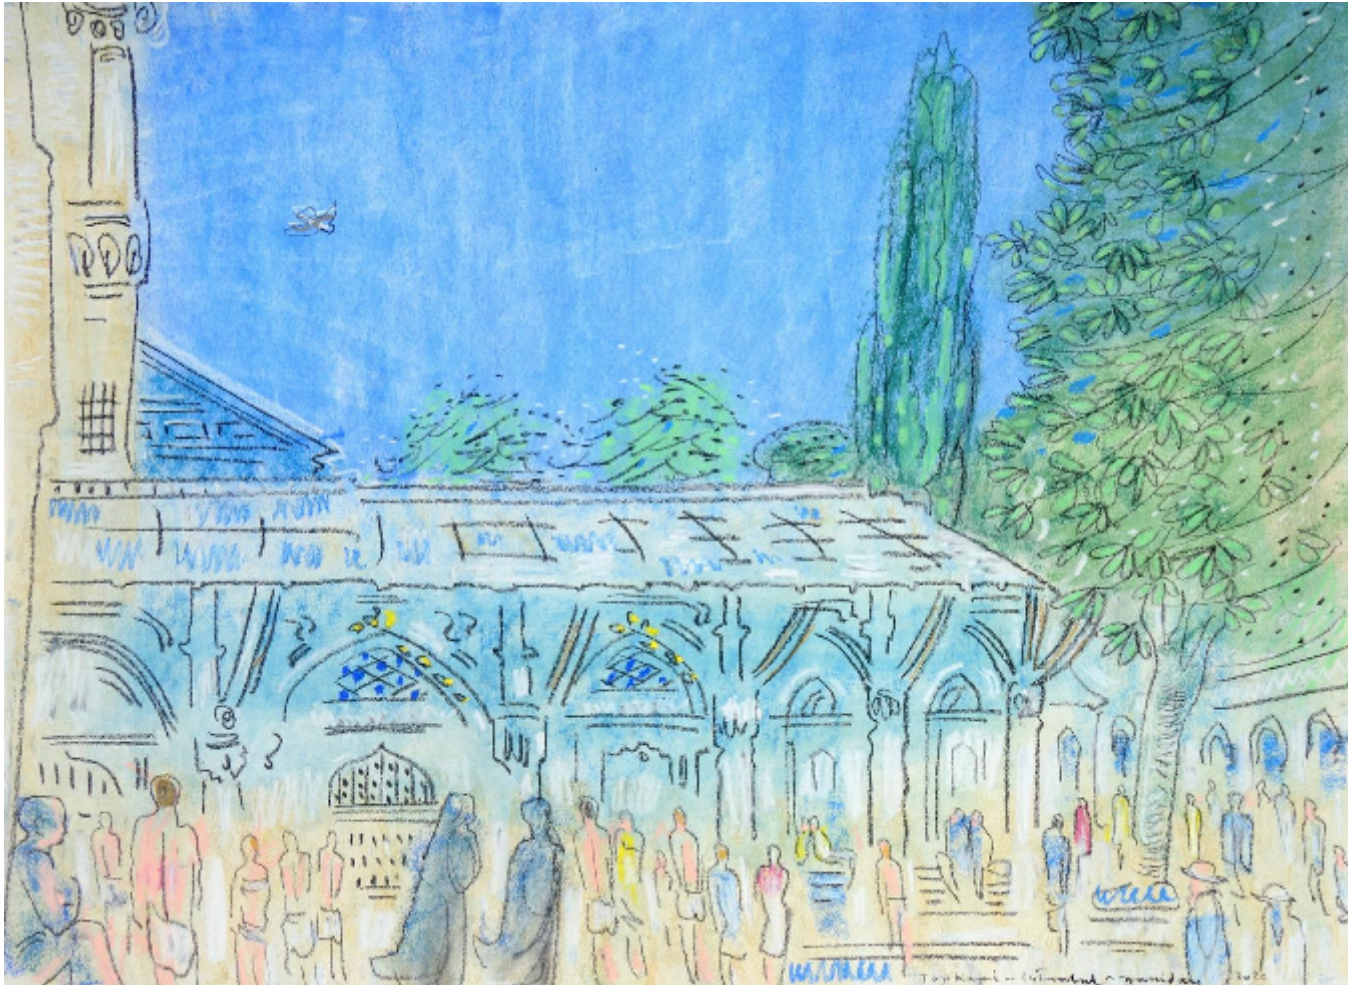

Halliday

Topkapi Palace outer Courtyard

Alan Halliday

£1,750

REF: 3434

Height: 55 cm (21.7")

Width: 75 cm (29.5")

DESCRIPTION

Unframed