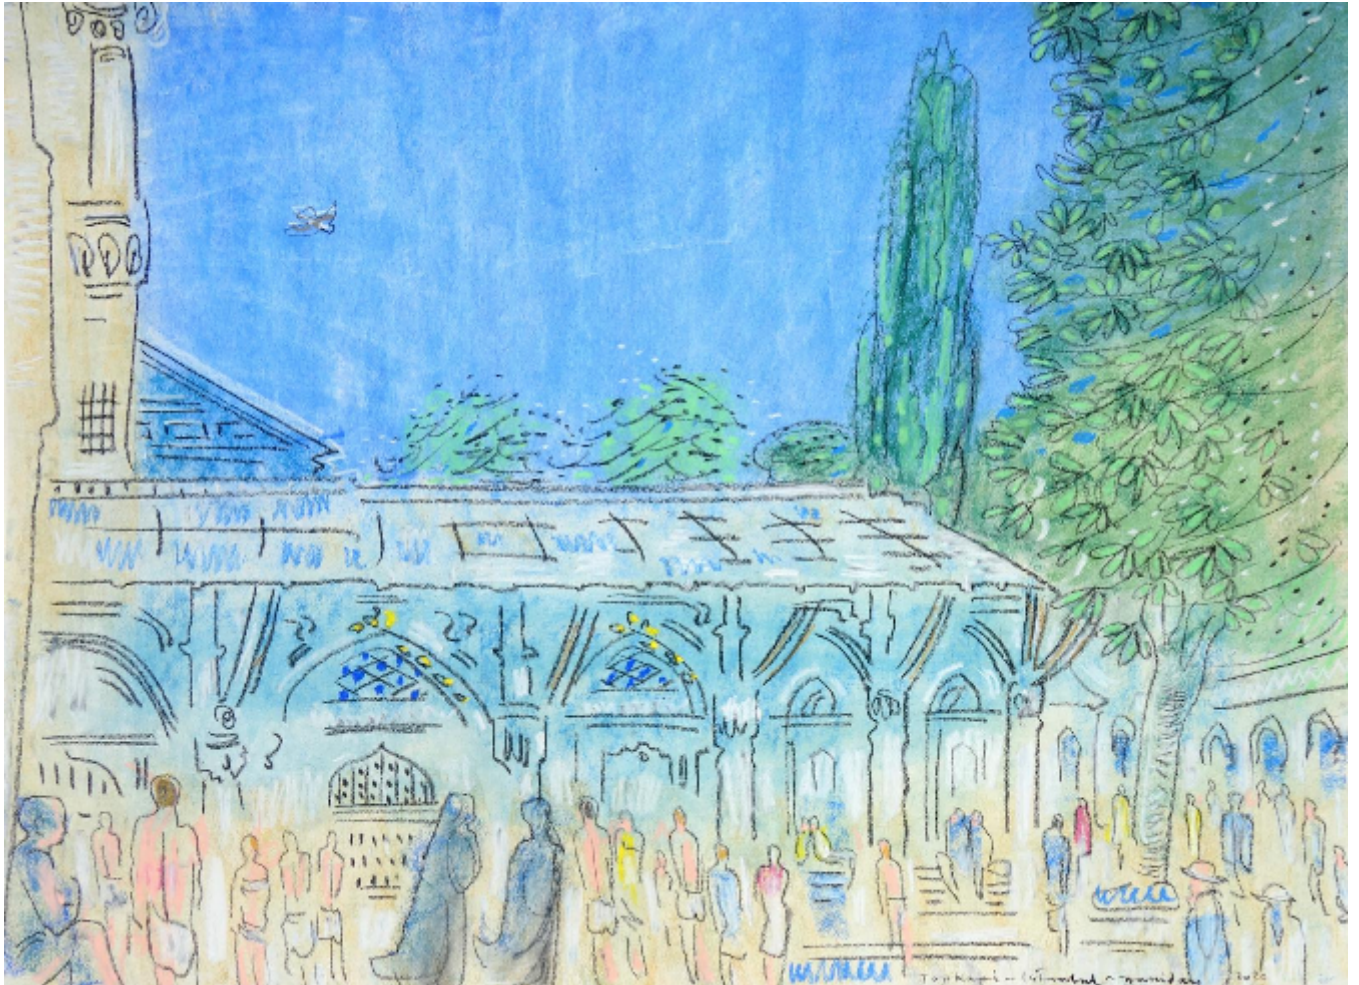

*Halliday*

Topkapi Palace outer Courtyard

Alan Halliday

£1,750

REF: 3434

Height: 55 cm (21.7")

Width: 75 cm (29.5")

## DESCRIPTION

---

Unframed