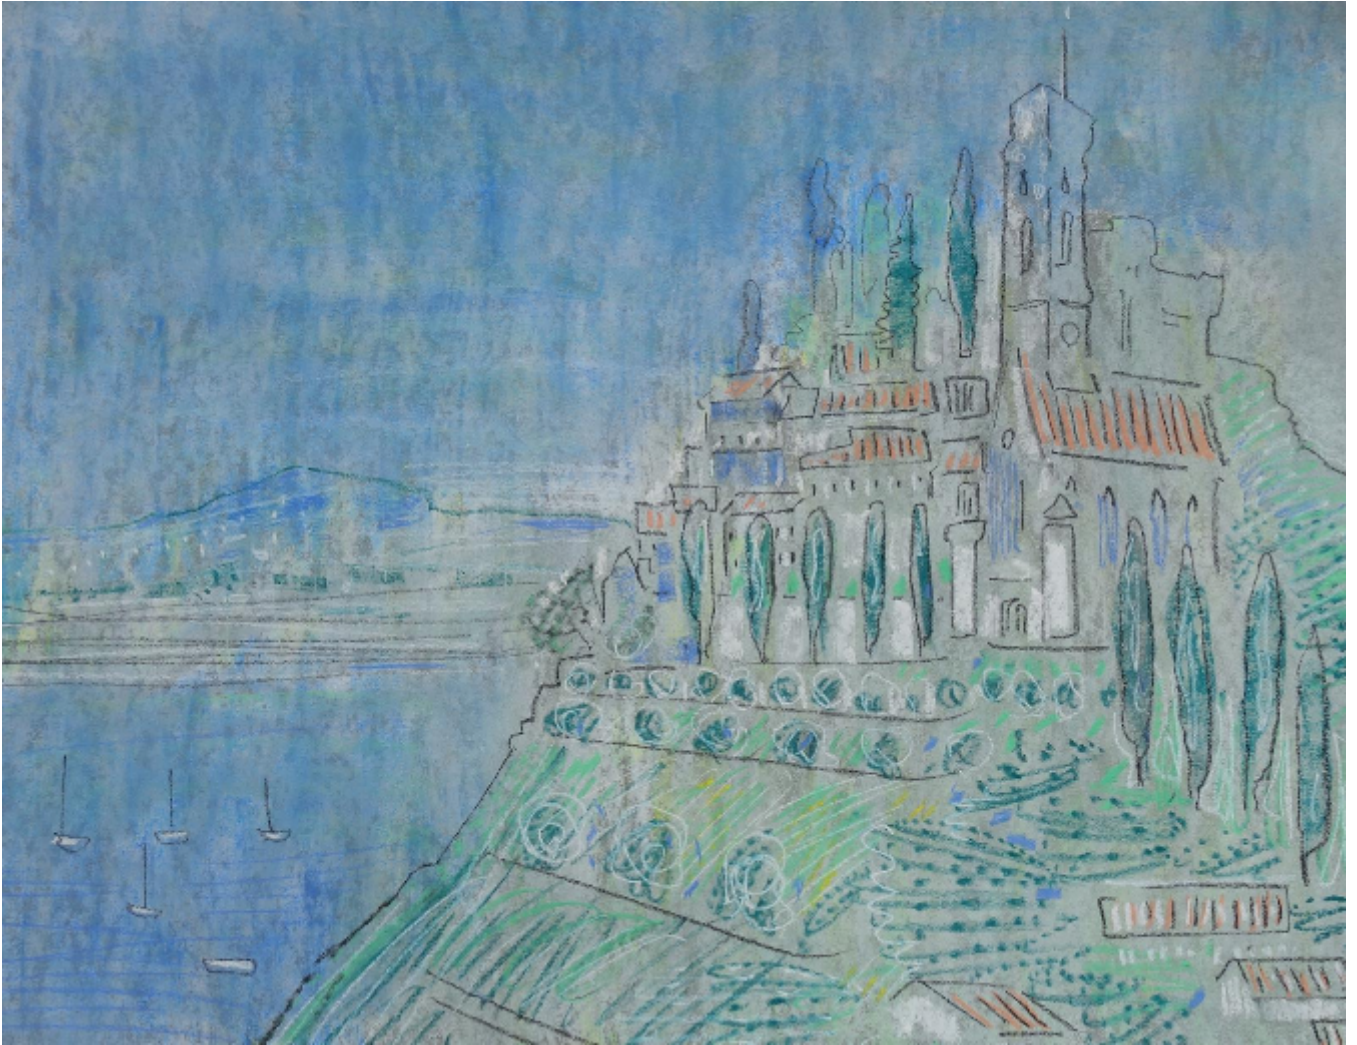

Halliday

Eze, Cote d'Azur

Alan Halliday

£1,450

REF: 3445

Height: 50 cm (19.7")

Width: 65 cm (25.6")

DESCRIPTION

Unframed