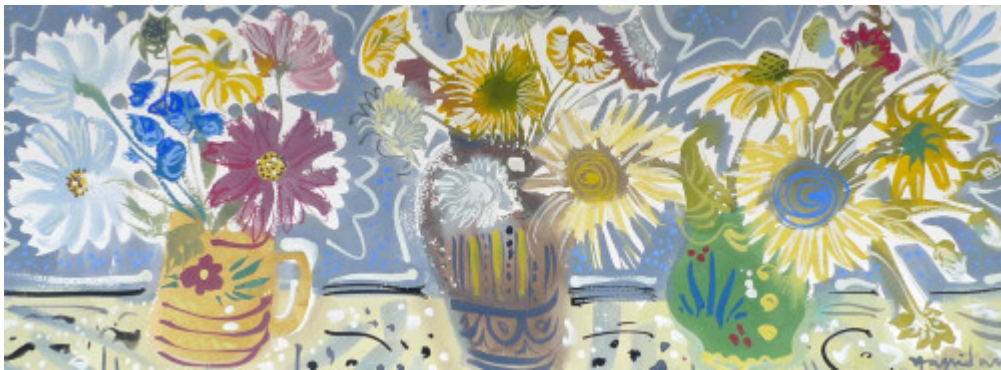

## Triple still life Late Summer Flowers

Alan Halliday

REF: 2175

Height: 28 cm (11") Width: 76 cm (29.9")

**Sold**

Framed