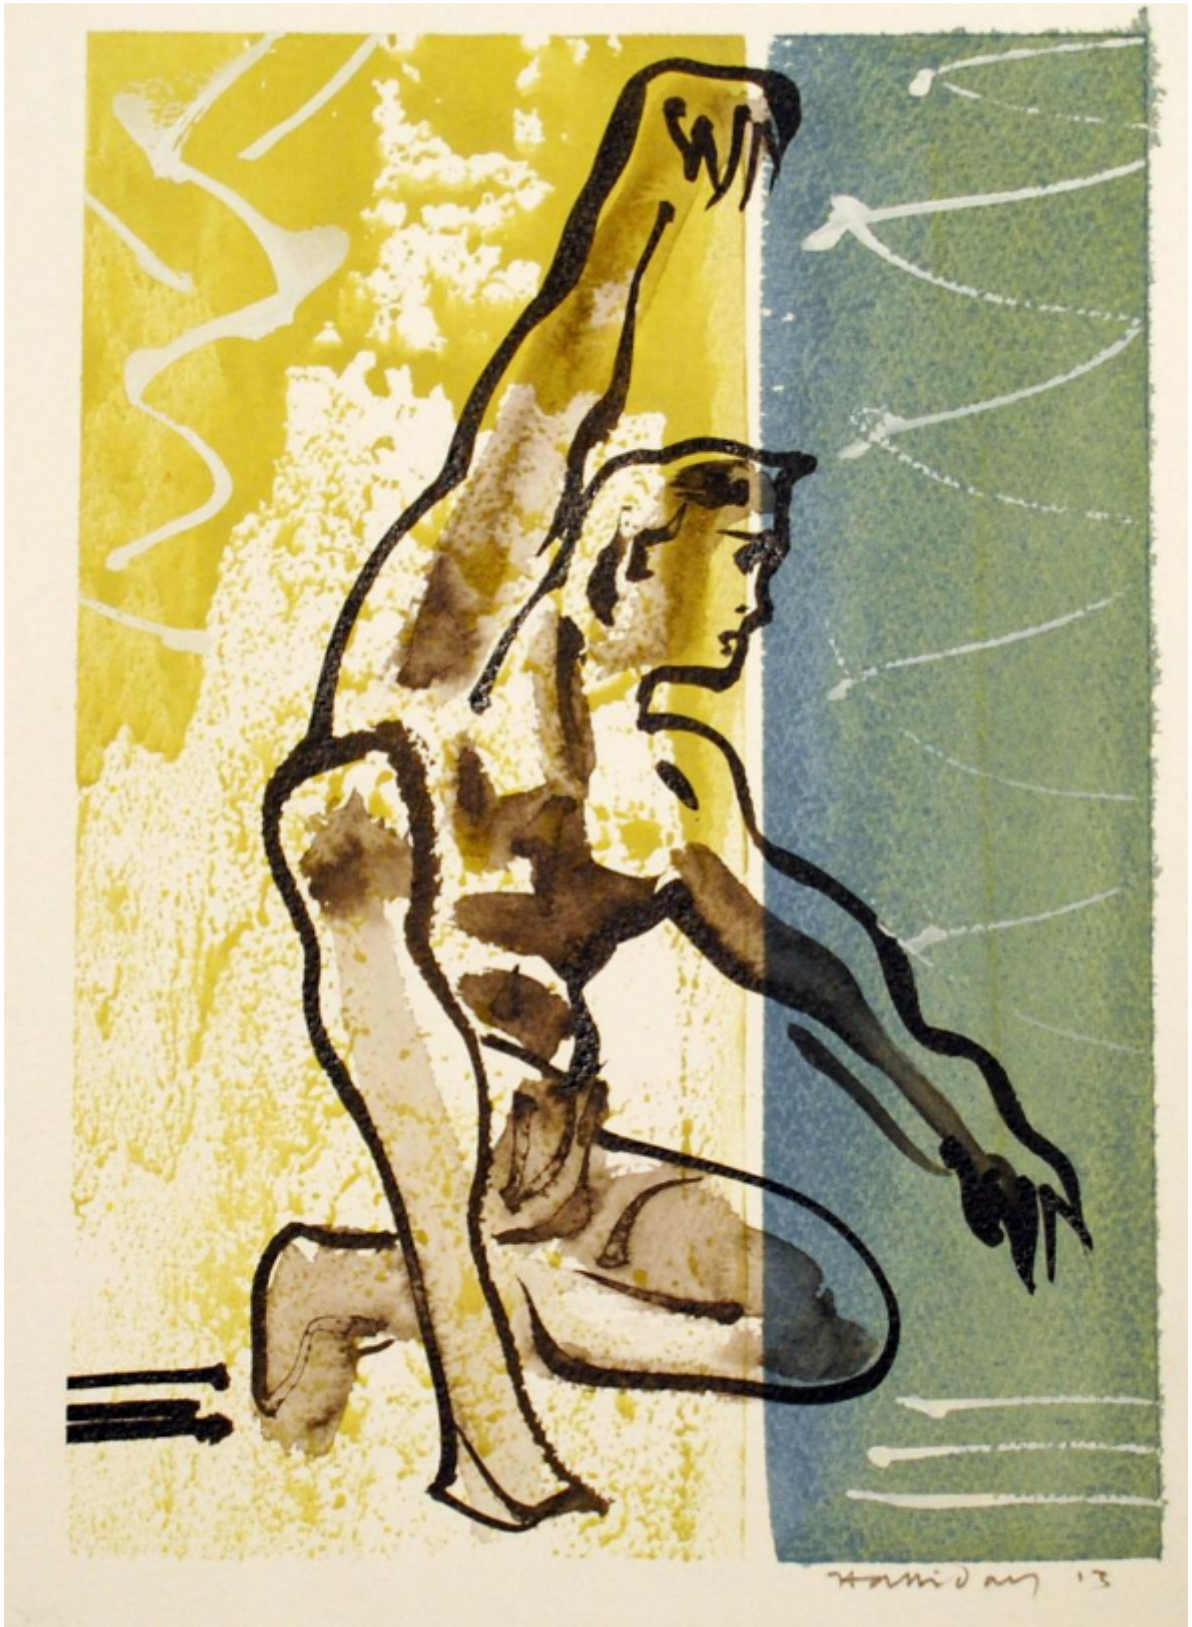

Alan Halliday

Metamorphosis II

Alan Halliday

Sold

REF: 1887

Height: 38 cm (15")

Width: 28 cm (11")

DESCRIPTION