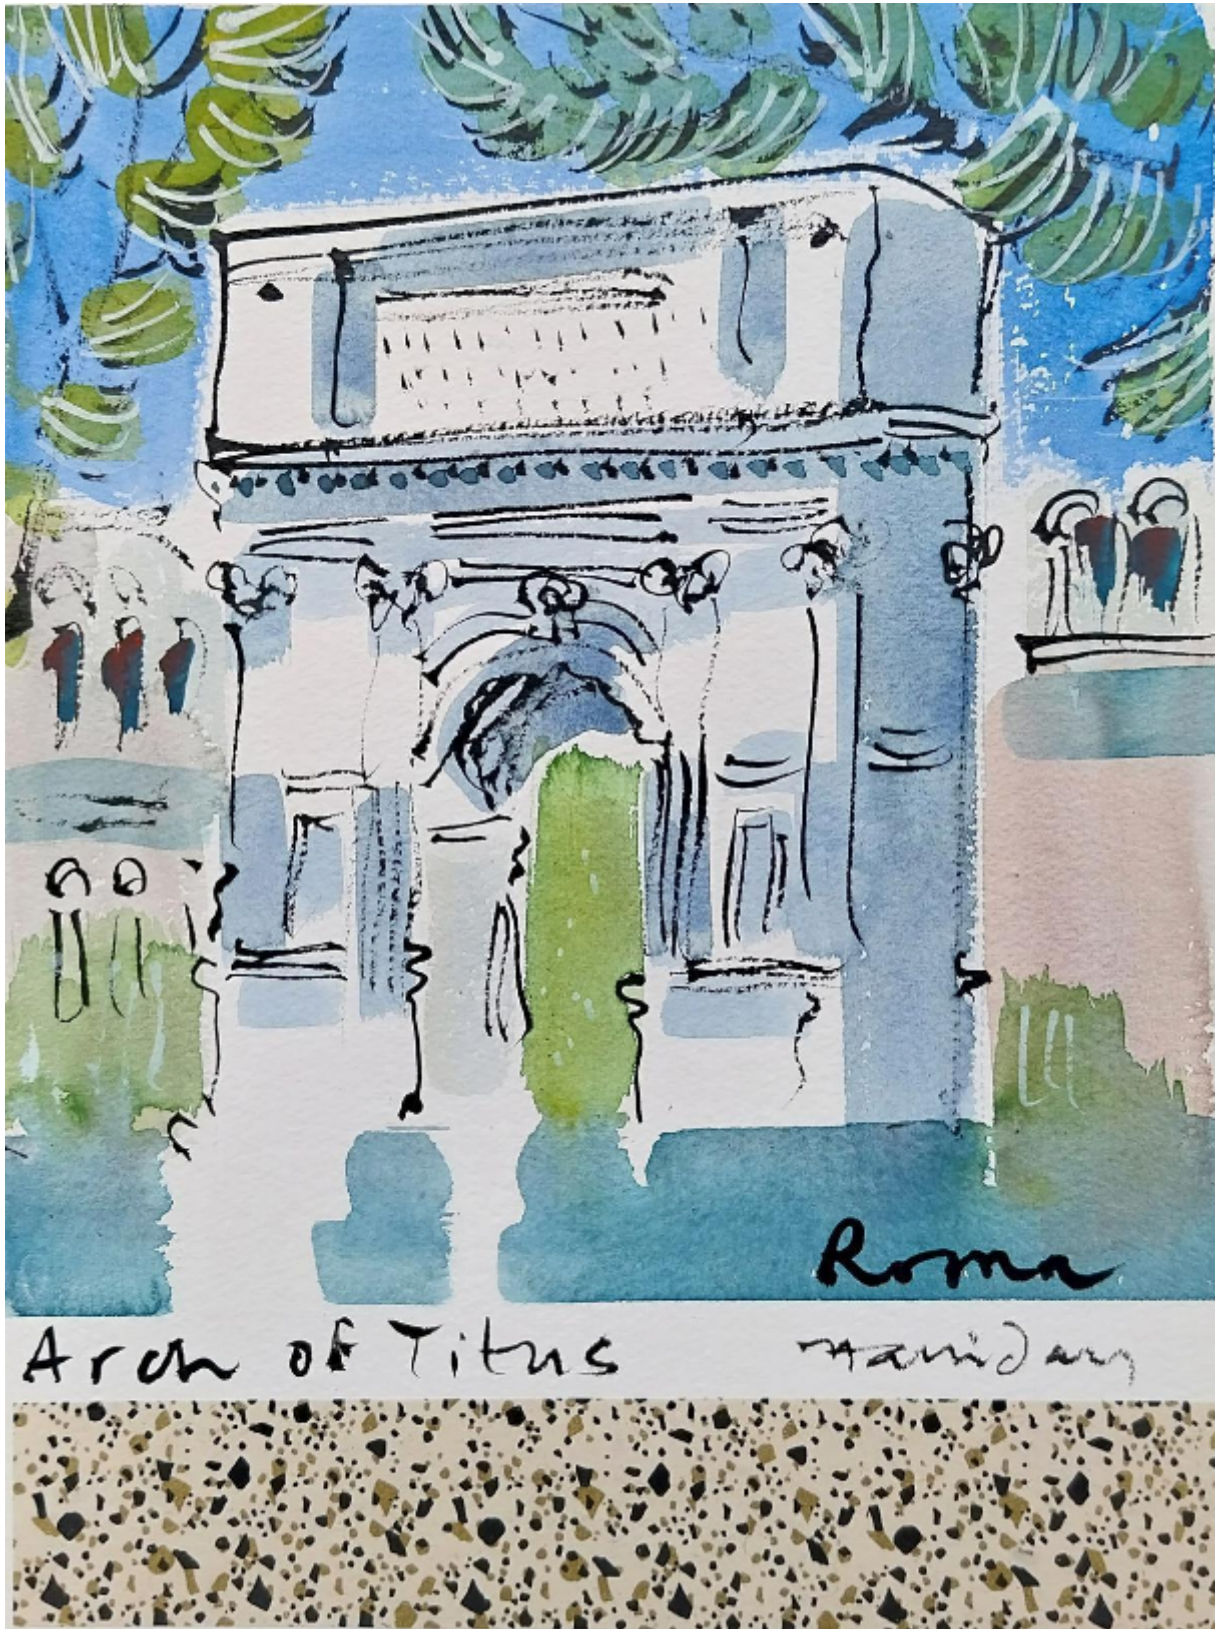

Alan Halliday

Rome, Arch of Titus

Alan Halliday

Sold

REF: 4765

Height: 38 cm (15")

Width: 28 cm (11")

DESCRIPTION

Framed