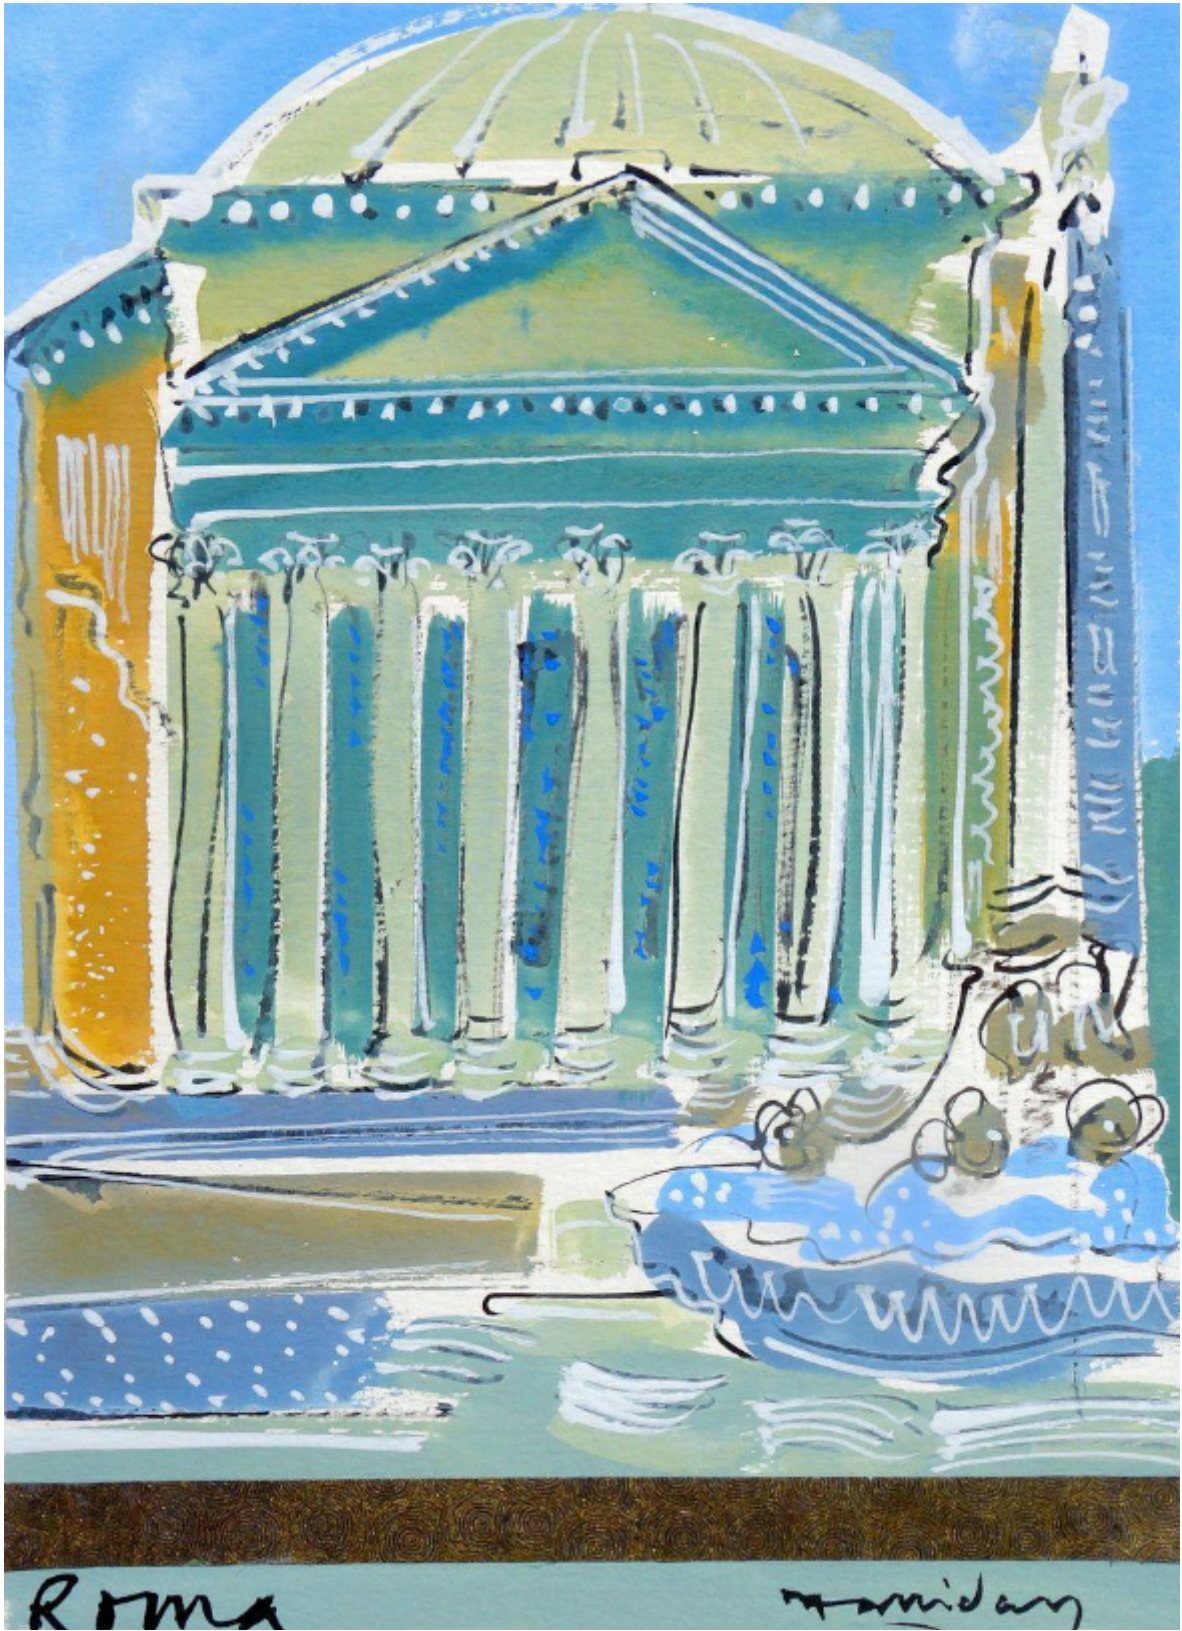

Halliday

Rome,
Alan Halliday

£575

REF: 4720

Height: 38 cm (15")

Width: 28 cm (11")

DESCRIPTION

Unframed