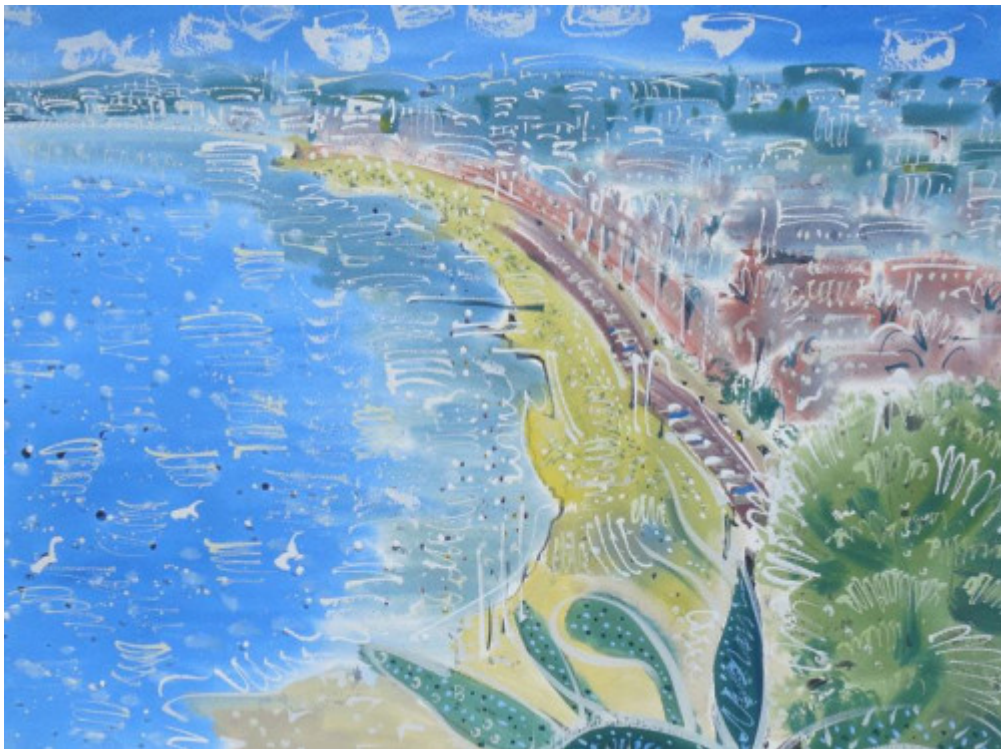

Armidon

From the Colline du Chateau, Nice

REF: 2083

Height: 56 cm (22") Width: 76 cm (29.9")

£2,450

Unframed

tbs