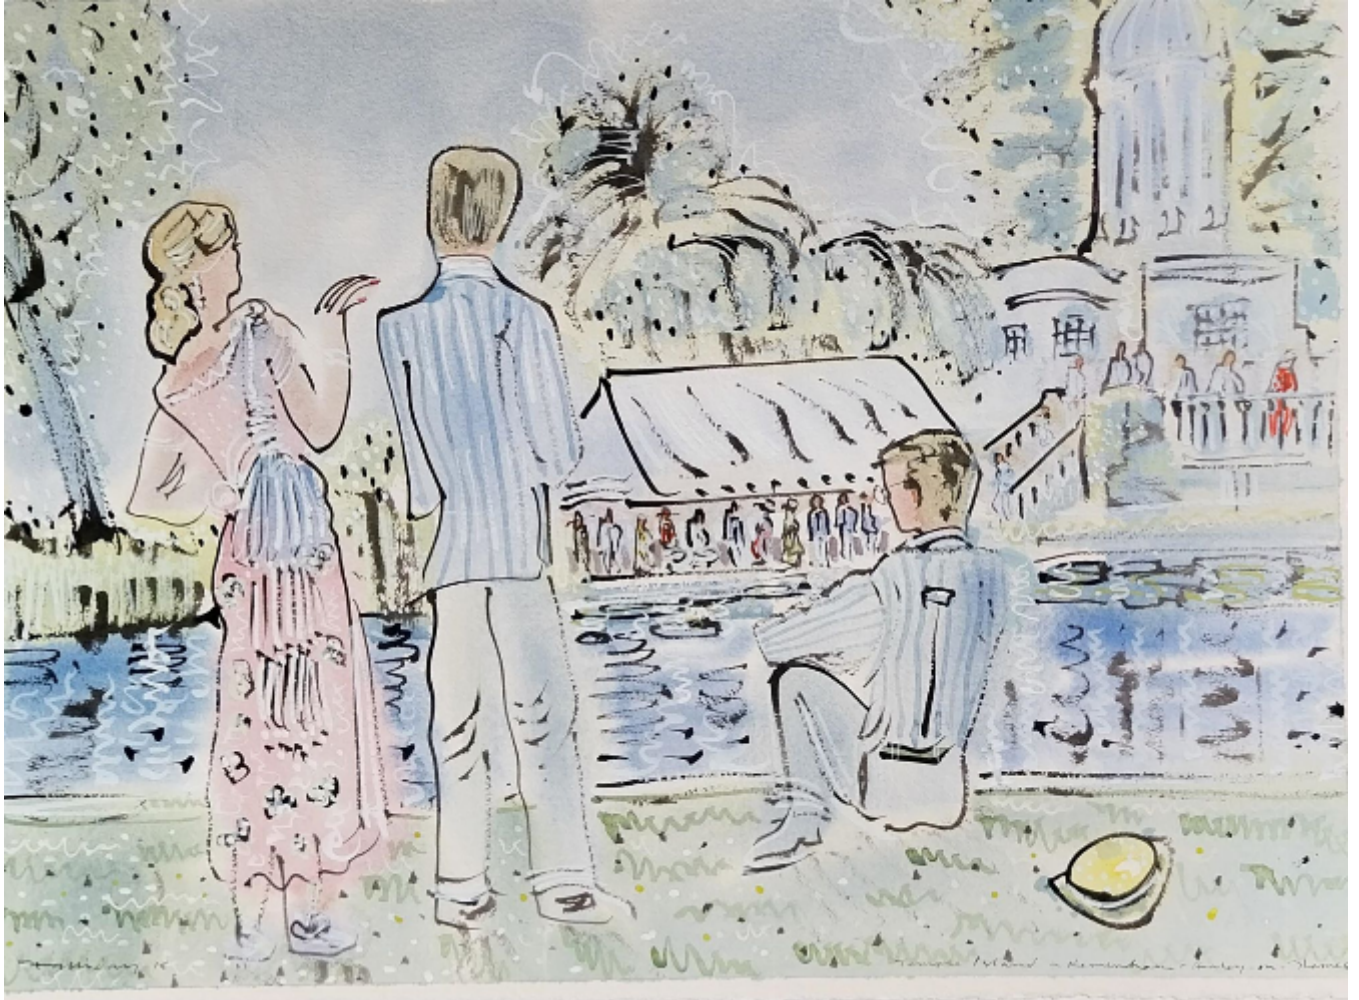

Alan Halliday

Henley on Thames, Royal Regatta, Temple Island

Alan Halliday

£2,850

REF: 5243

Height: 56 cm (22")

Width: 76 cm (29.9")

DESCRIPTION

Unframed