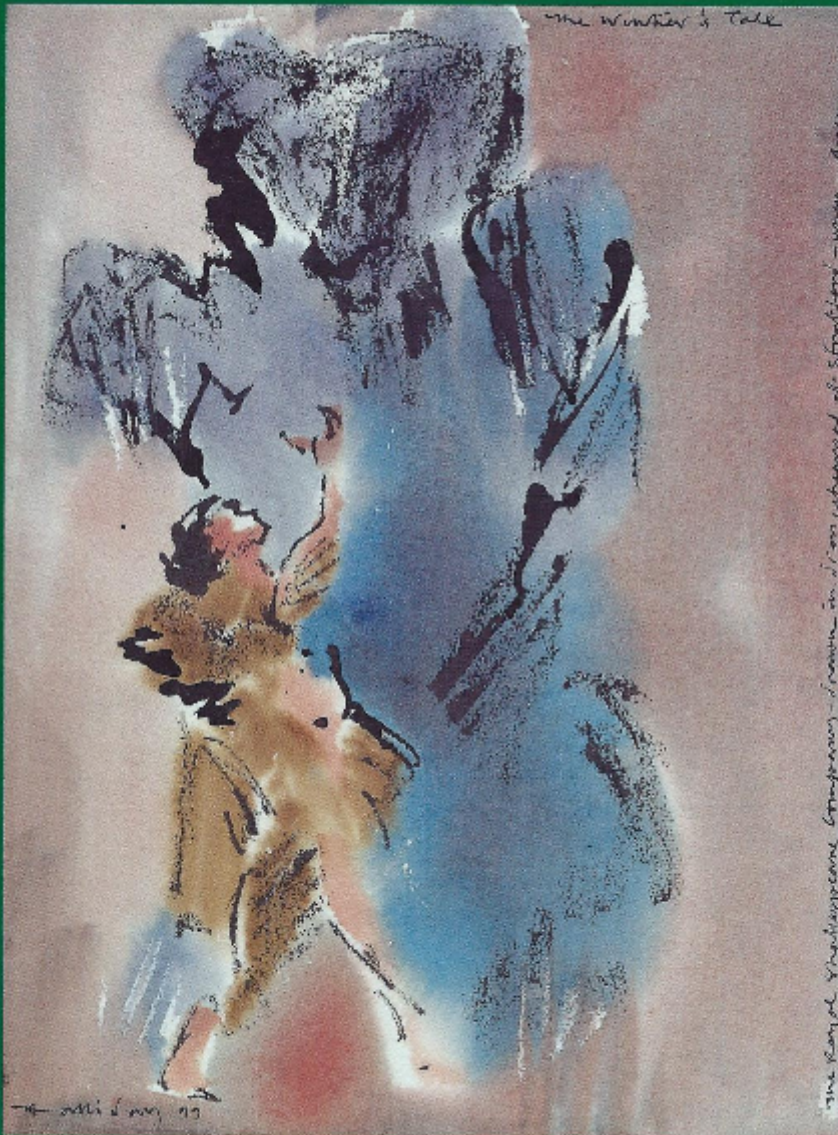

Halliday

One man exhibition on theatre subjects

Alan Halliday

REF: 1685

Height: 20 cm (7.9")

Width: 20 cm (7.9")

*Exit
pursued
by a
bear*

Paintings by