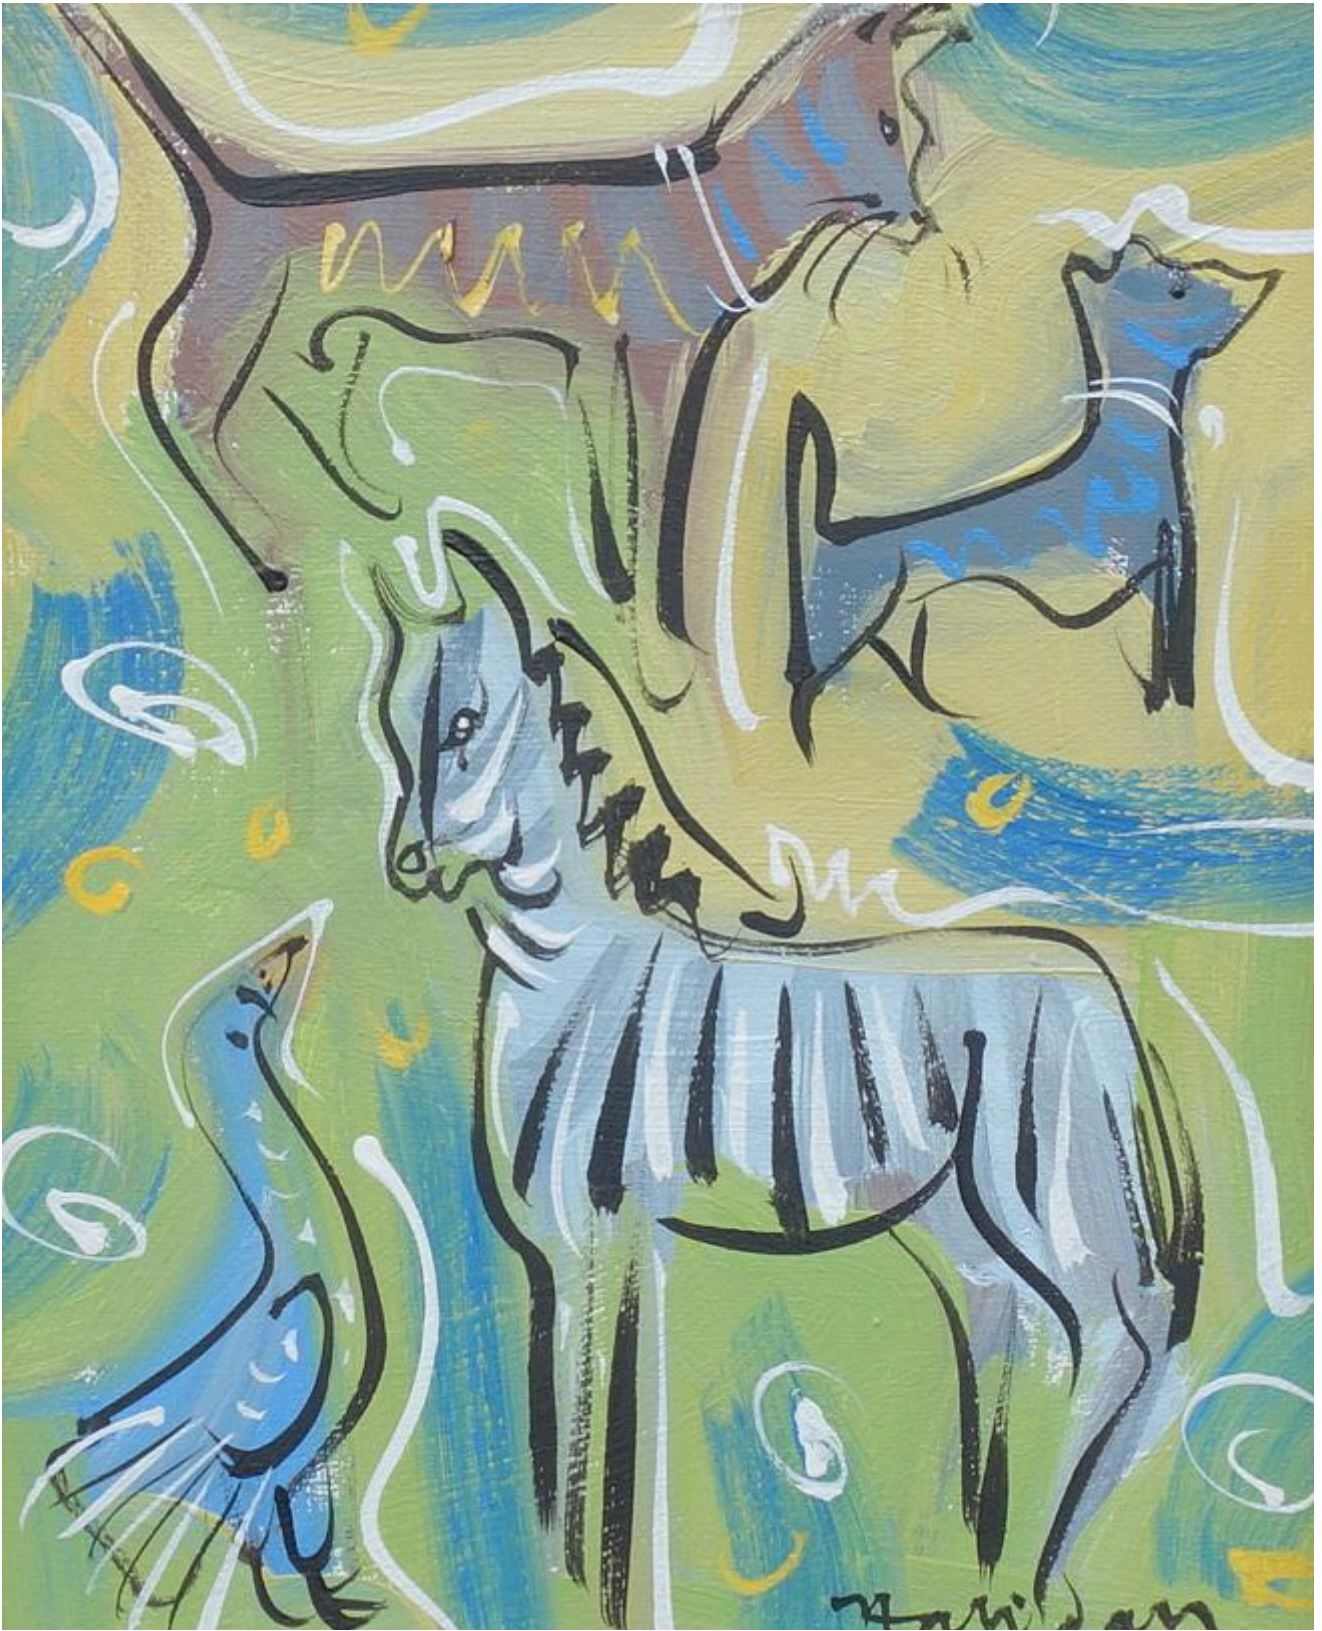

Halliday

Zebra and Co.

Alan Halliday

£450

REF: 1809

Height: 30 cm (11.8")

Width: 24 cm (9.4")

DESCRIPTION

Framed

Jehan