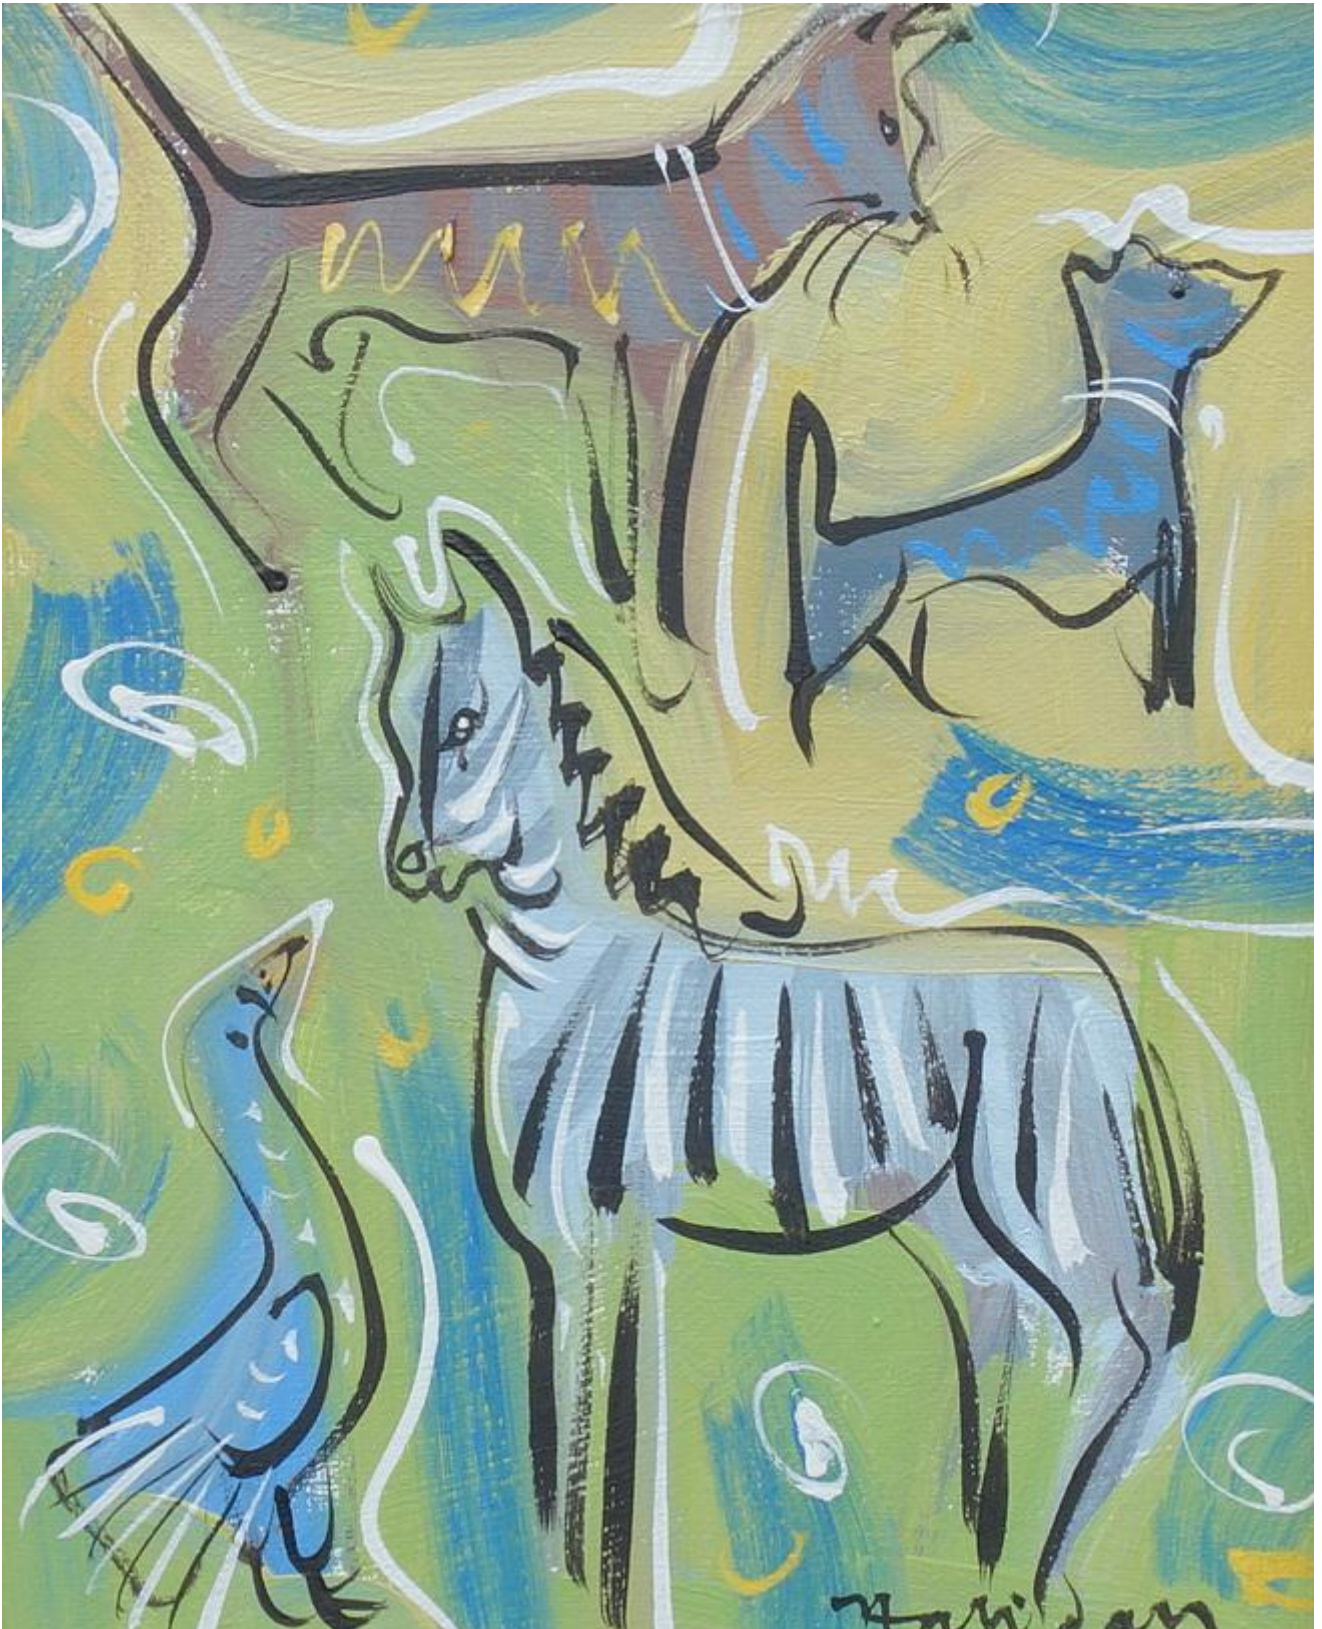

Halliday

Zebra and Co.

Alan Halliday

£450

REF: 1809

Height: 30 cm (11.8")

Width: 24 cm (9.4")

DESCRIPTION

Framed

Jehan