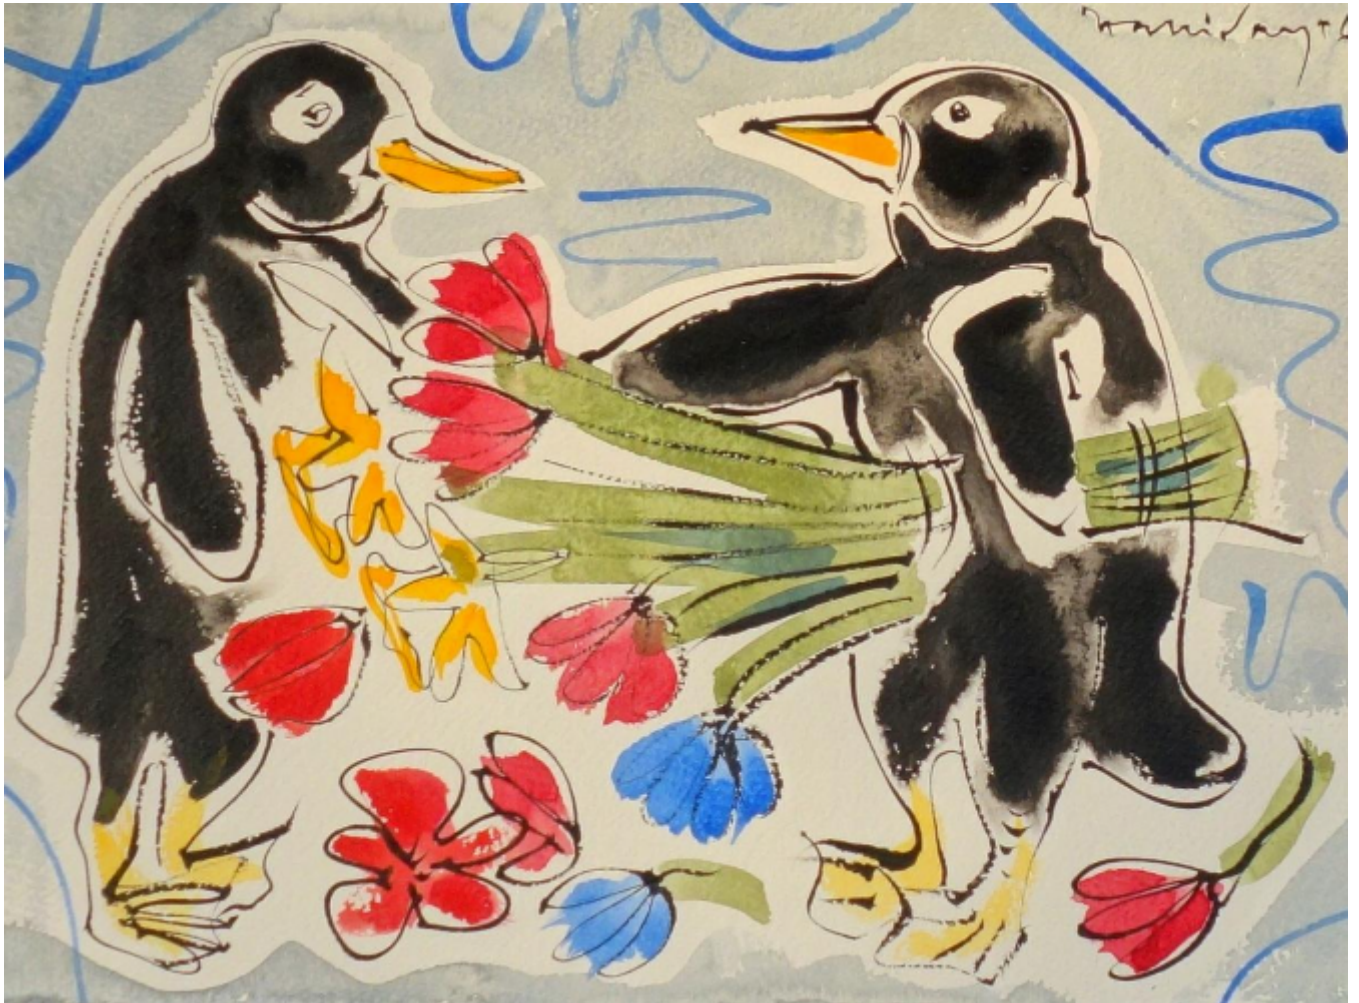

Alan Halliday

Valentine Penguin 1

Alan Halliday

£495

REF: 1309

Width: 28 cm (11")

Depth: 38 cm (15")

DESCRIPTION

Unframed

One of a series of 'Valentine Penguins'

PENG