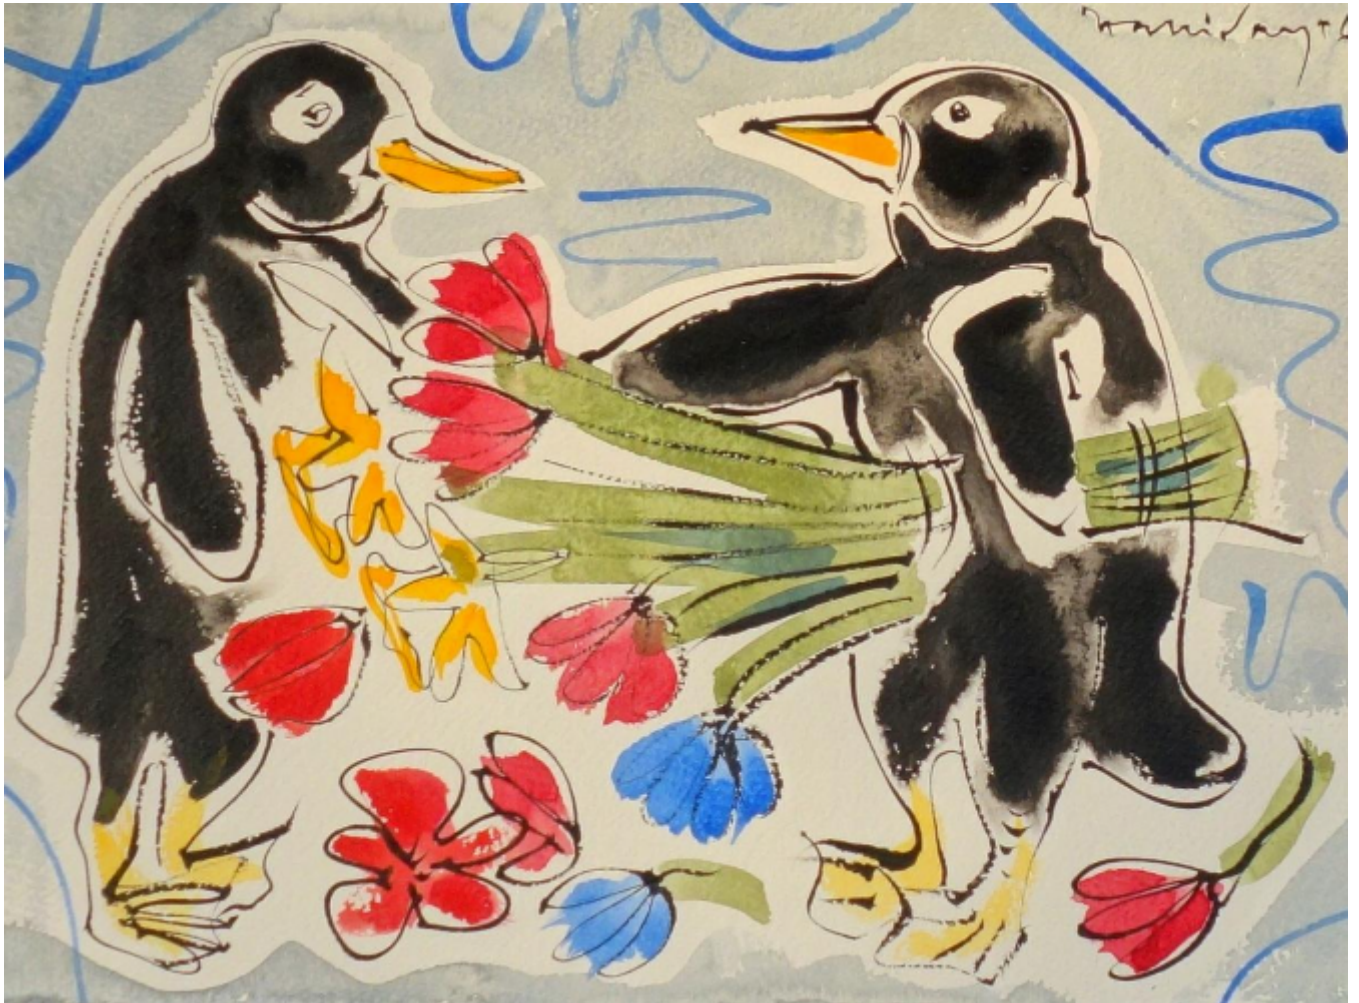

Alan Halliday

Valentine Penguin II

Alan Halliday

£445

REF: 1309

Width: 28 cm (11")

Depth: 38 cm (15")

DESCRIPTION

Unframed

One of a series of 'Valentine Penguins'