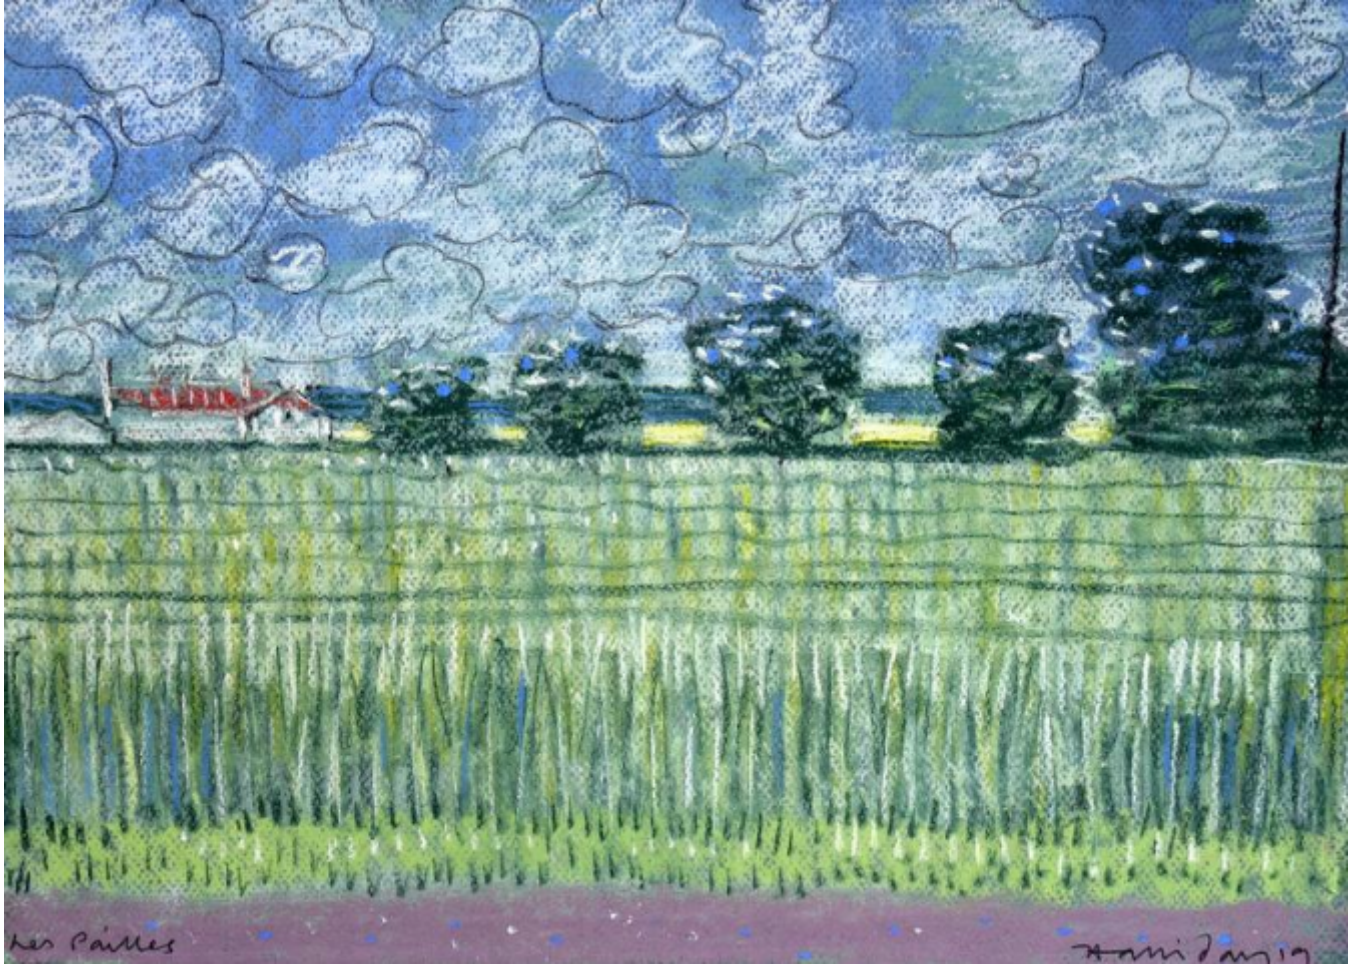

Alan Halliday

Wheat fields at Les Pailles

Alan Halliday

£495

REF: 2685

Height: 30 cm (11.8")

Width: 40 cm (15.7")

DESCRIPTION

Framed PASTEL