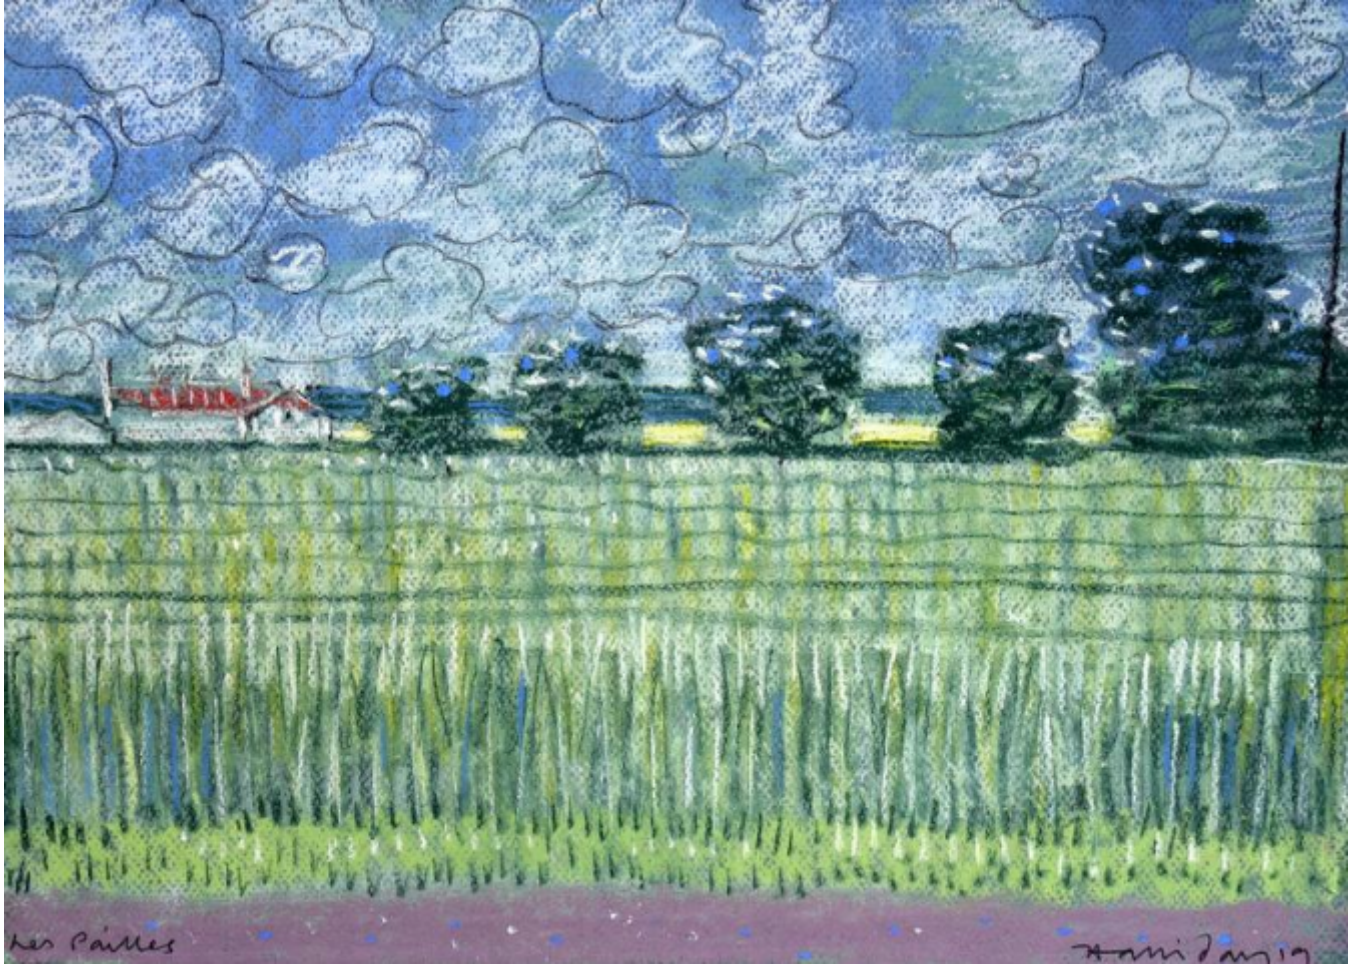

Halliday

Wheat fields at Les Pailles

Alan Halliday

£495

REF: 2685

Height: 30 cm (11.8")

Width: 40 cm (15.7")

DESCRIPTION

Framed PASTEL