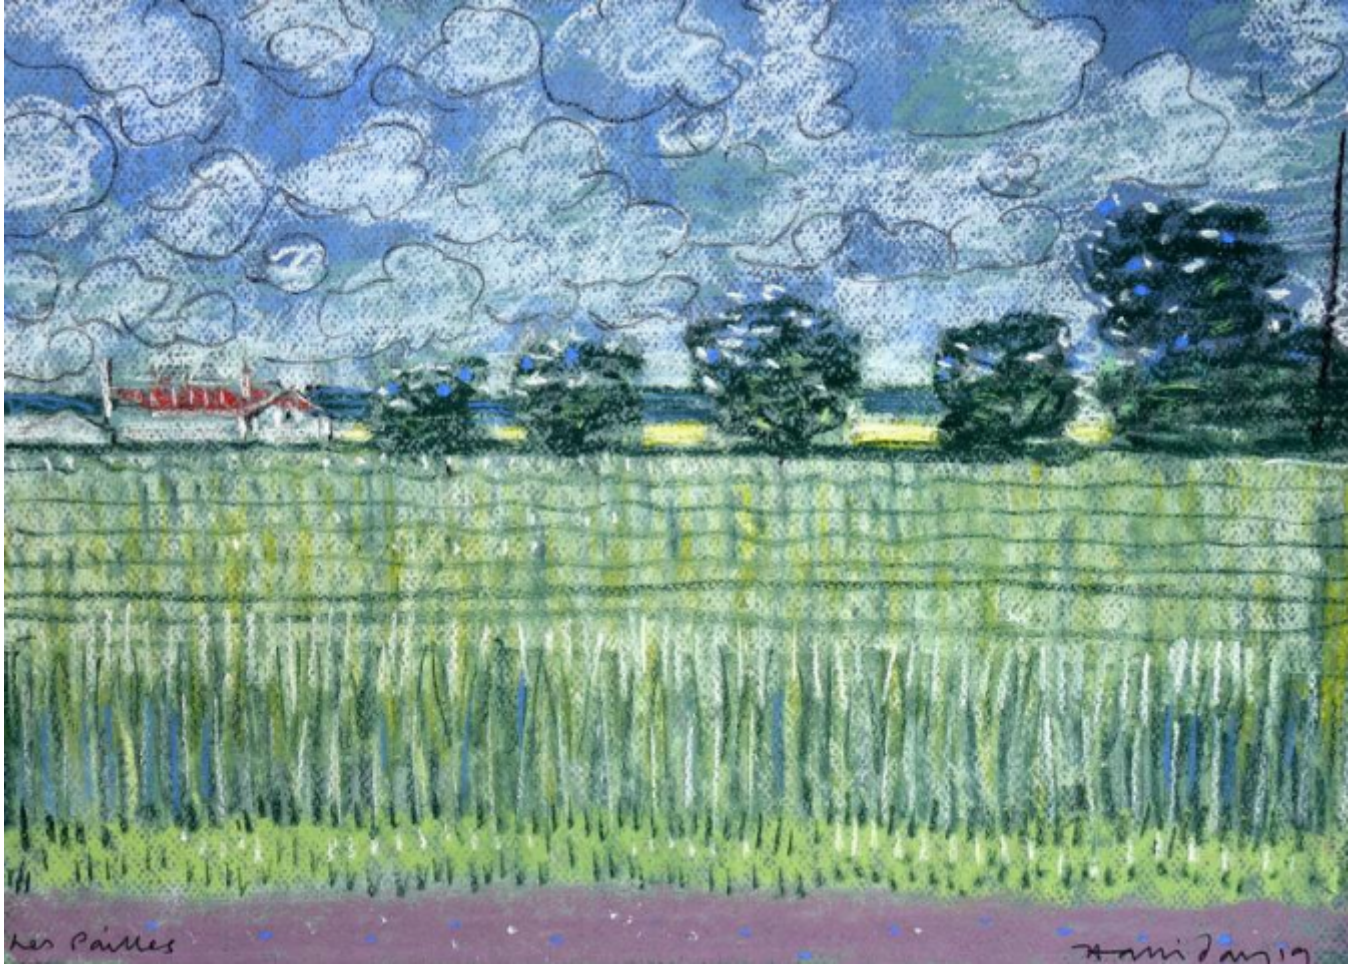

Alan Halliday

Wheat fields at Les Pailles

Alan Halliday

£495

REF: 2685

Height: 30 cm (11.8")

Width: 40 cm (15.7")

DESCRIPTION

Framed PASTEL