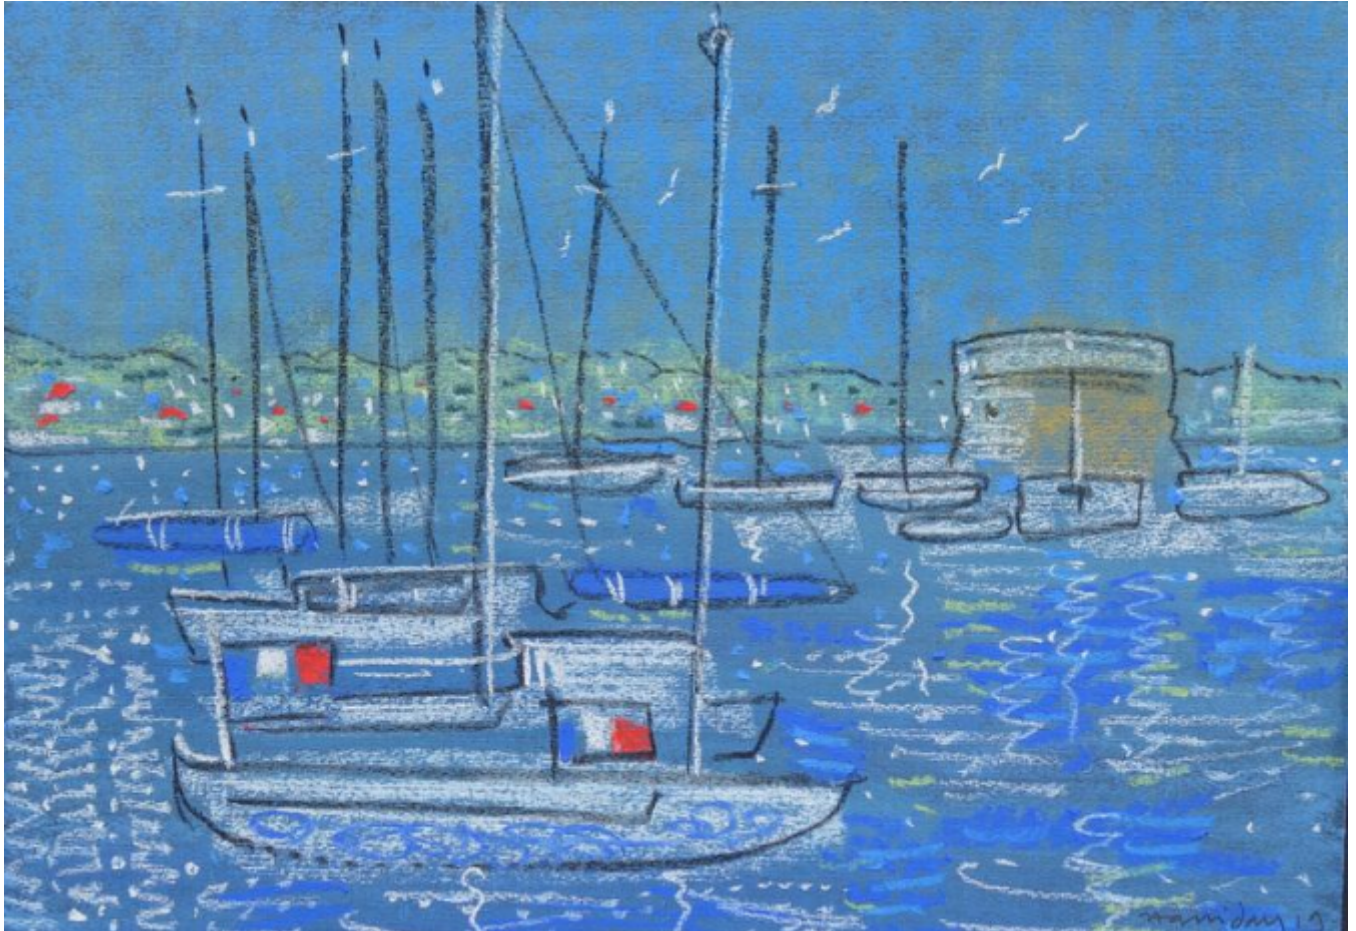

Halliday

On the way to Nice

Alan Halliday

£575

REF: 2667

Height: 30 cm (11.8")

Width: 40 cm (15.7")

DESCRIPTION

Framed PASTEL