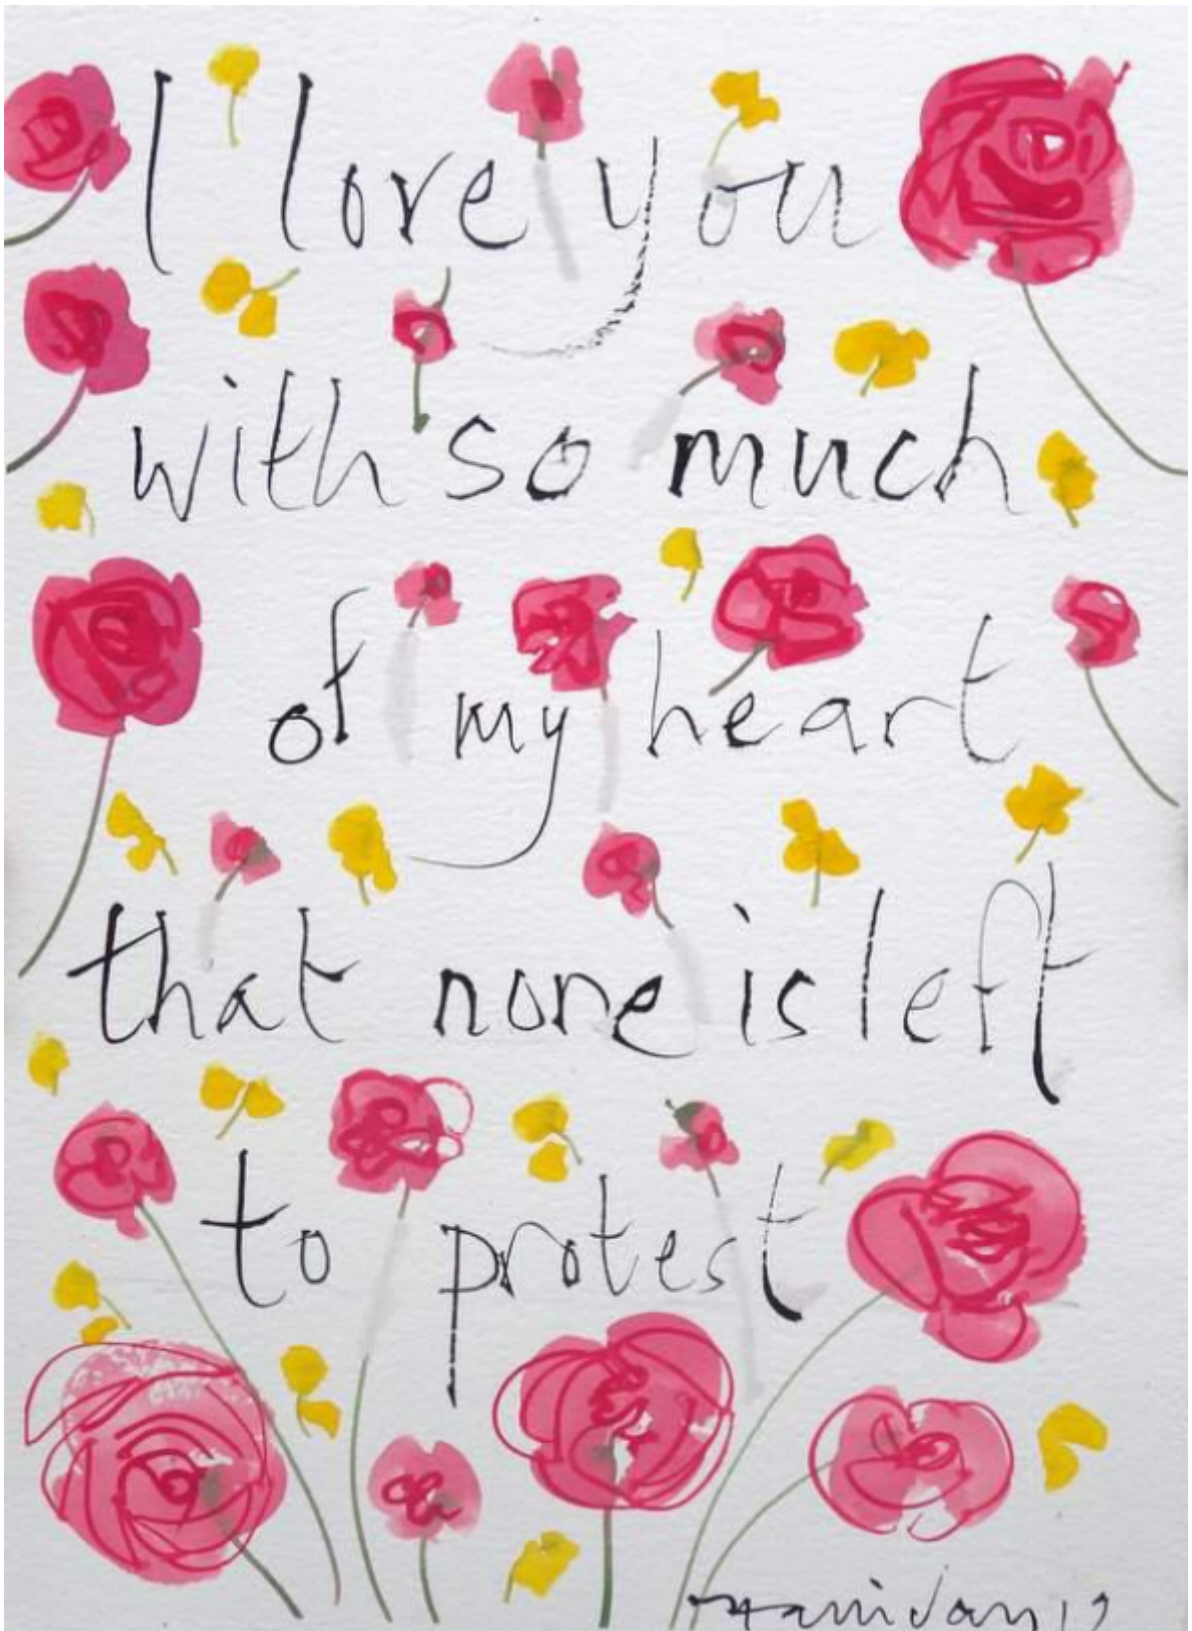

Alan Halliday

Shakespeare Valentine XII, I love you with so much...

Alan Halliday

£395

REF: 2428

Height: 38 cm (15")

Width: 28 cm (11")

## DESCRIPTION

---

Unframed  
Shakespeare Valentine