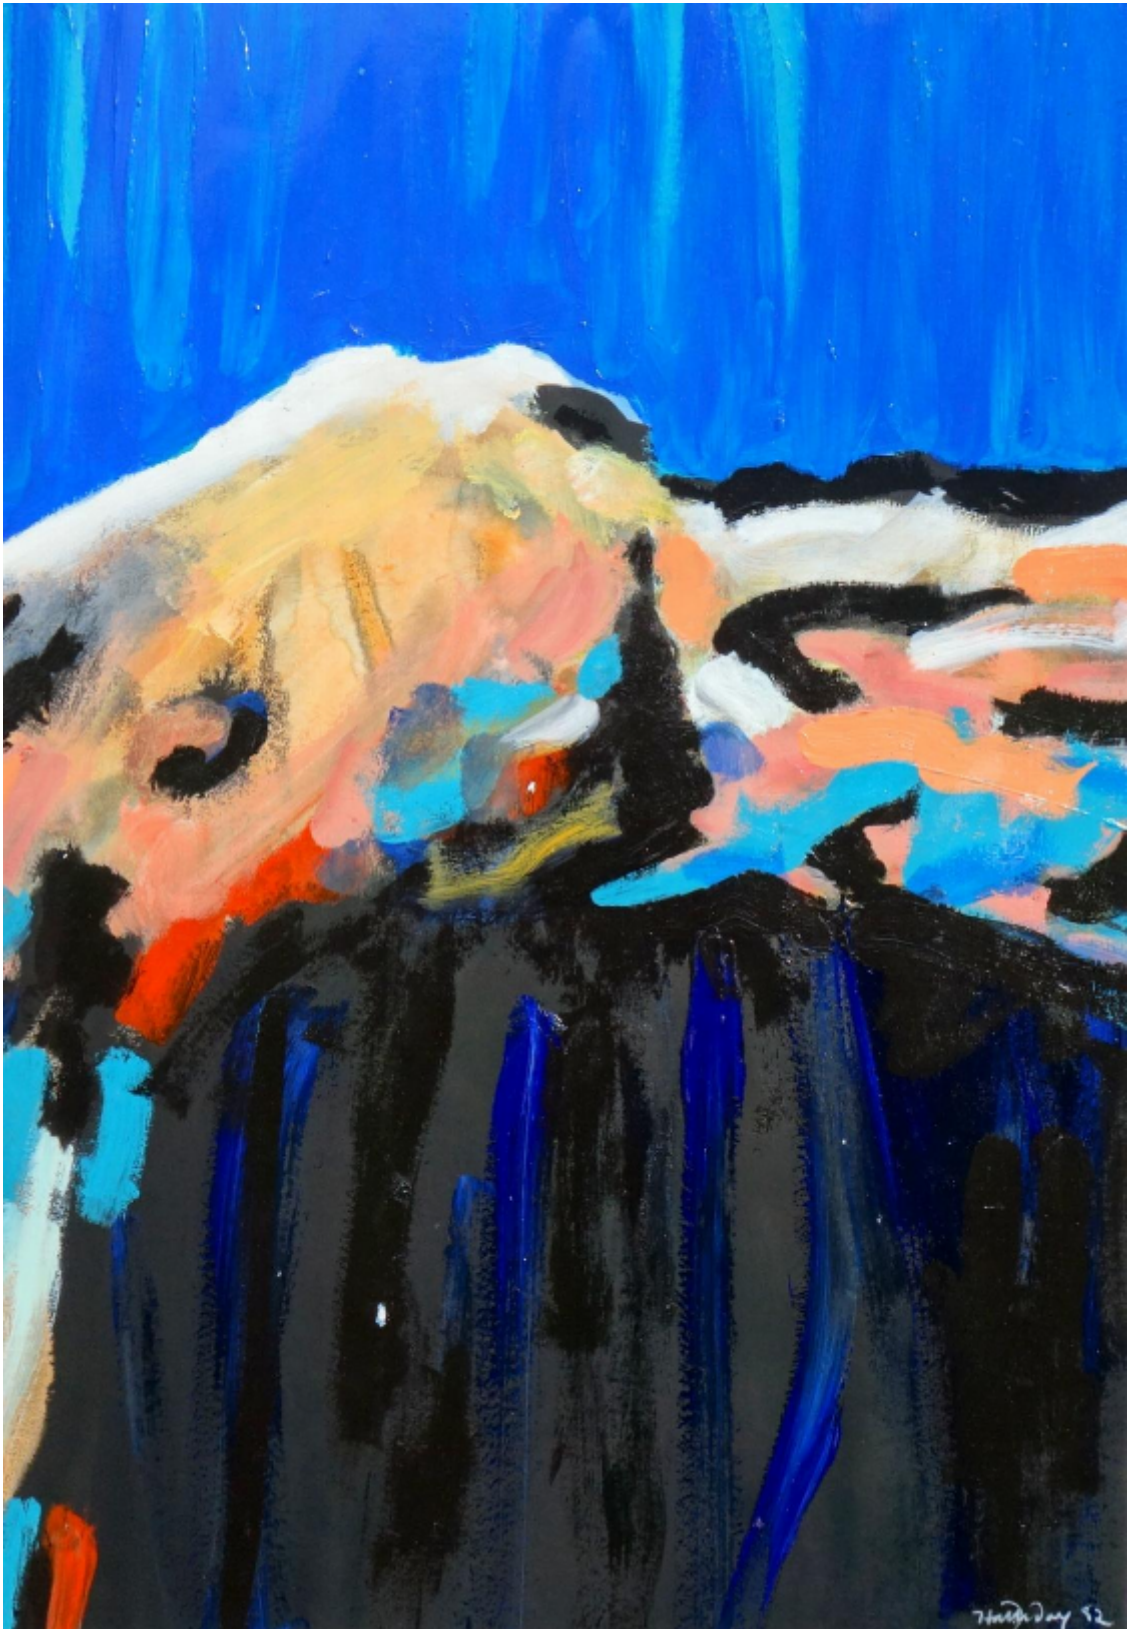

Halliday

Abstract

Alan Halliday

REF: 3207

Height: 76 cm (29.9")

Width: 56 cm (22")

DESCRIPTION

Unframed