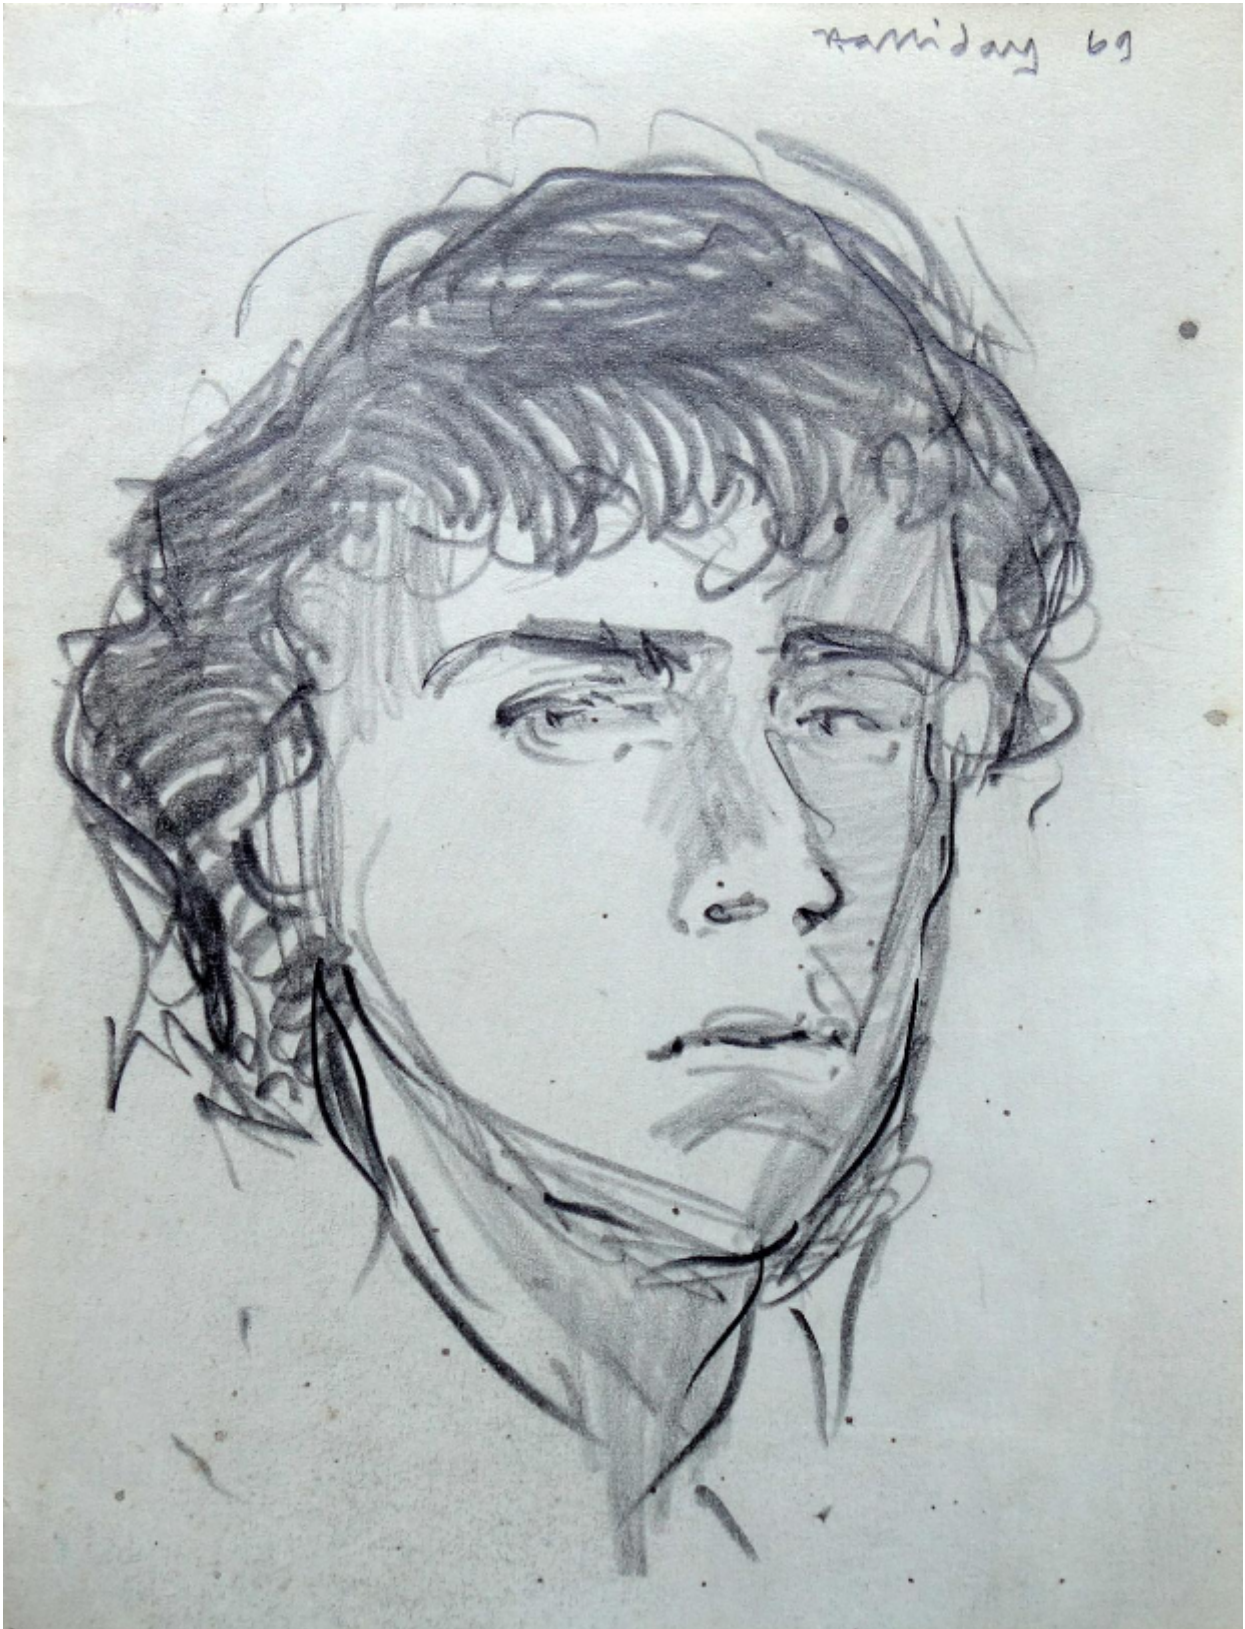

*Halliday*

---

1969 Self-portrait at school

Alan Halliday

REF: 3198

Height: 20 cm (7.9")

Width: 20 cm (7.9")

## DESCRIPTION

---

Unframed