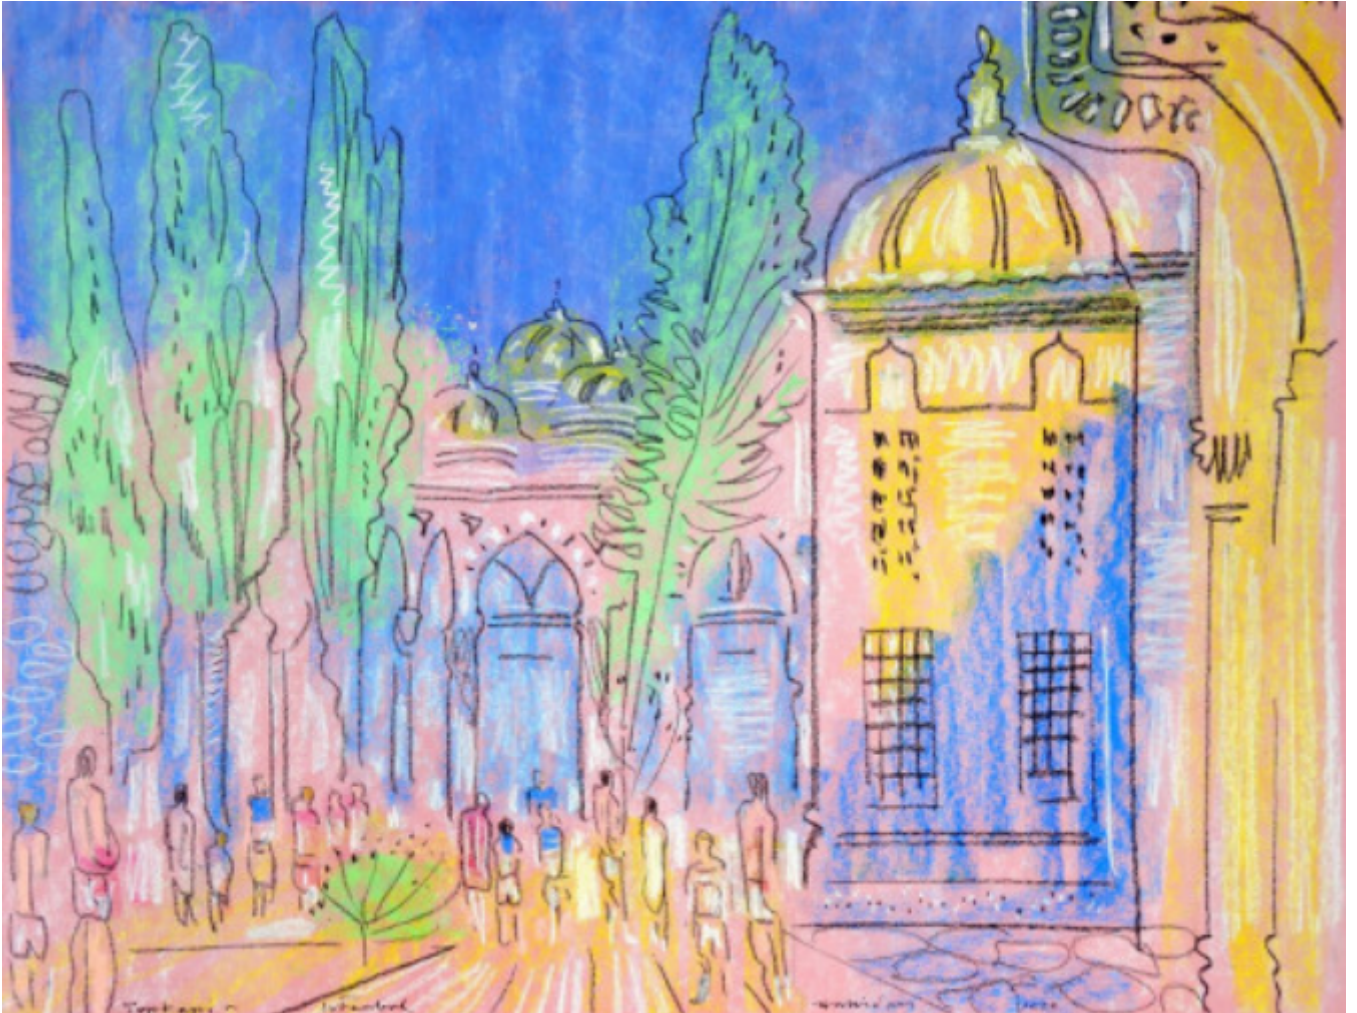

*Halliday*

The Topkapi Palace, Istanbul

Alan Halliday

£1,450

REF: 3410

Height: 50 cm (19.7")

Width: 65 cm (25.6")

## DESCRIPTION

---

Unframed