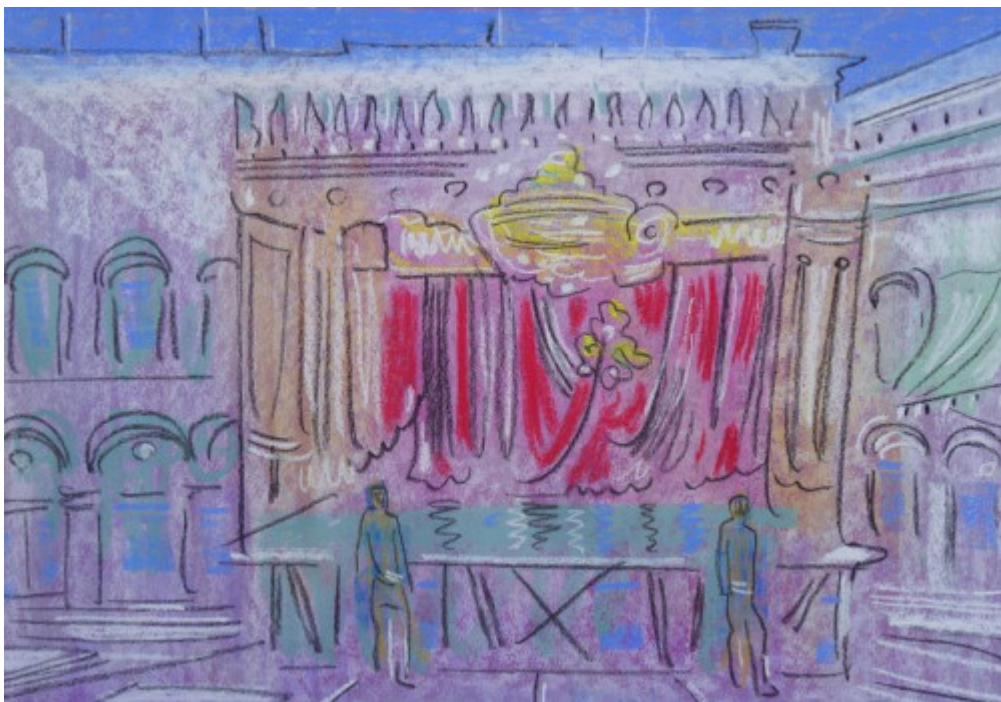

Halliday

After Canaletto, pastel on paper, 30cm x 40cm. 2019

Alan Halliday

REF: 2711

Height: 30 cm (11.8") Width: 40 cm (15.7")

£495

Unframed