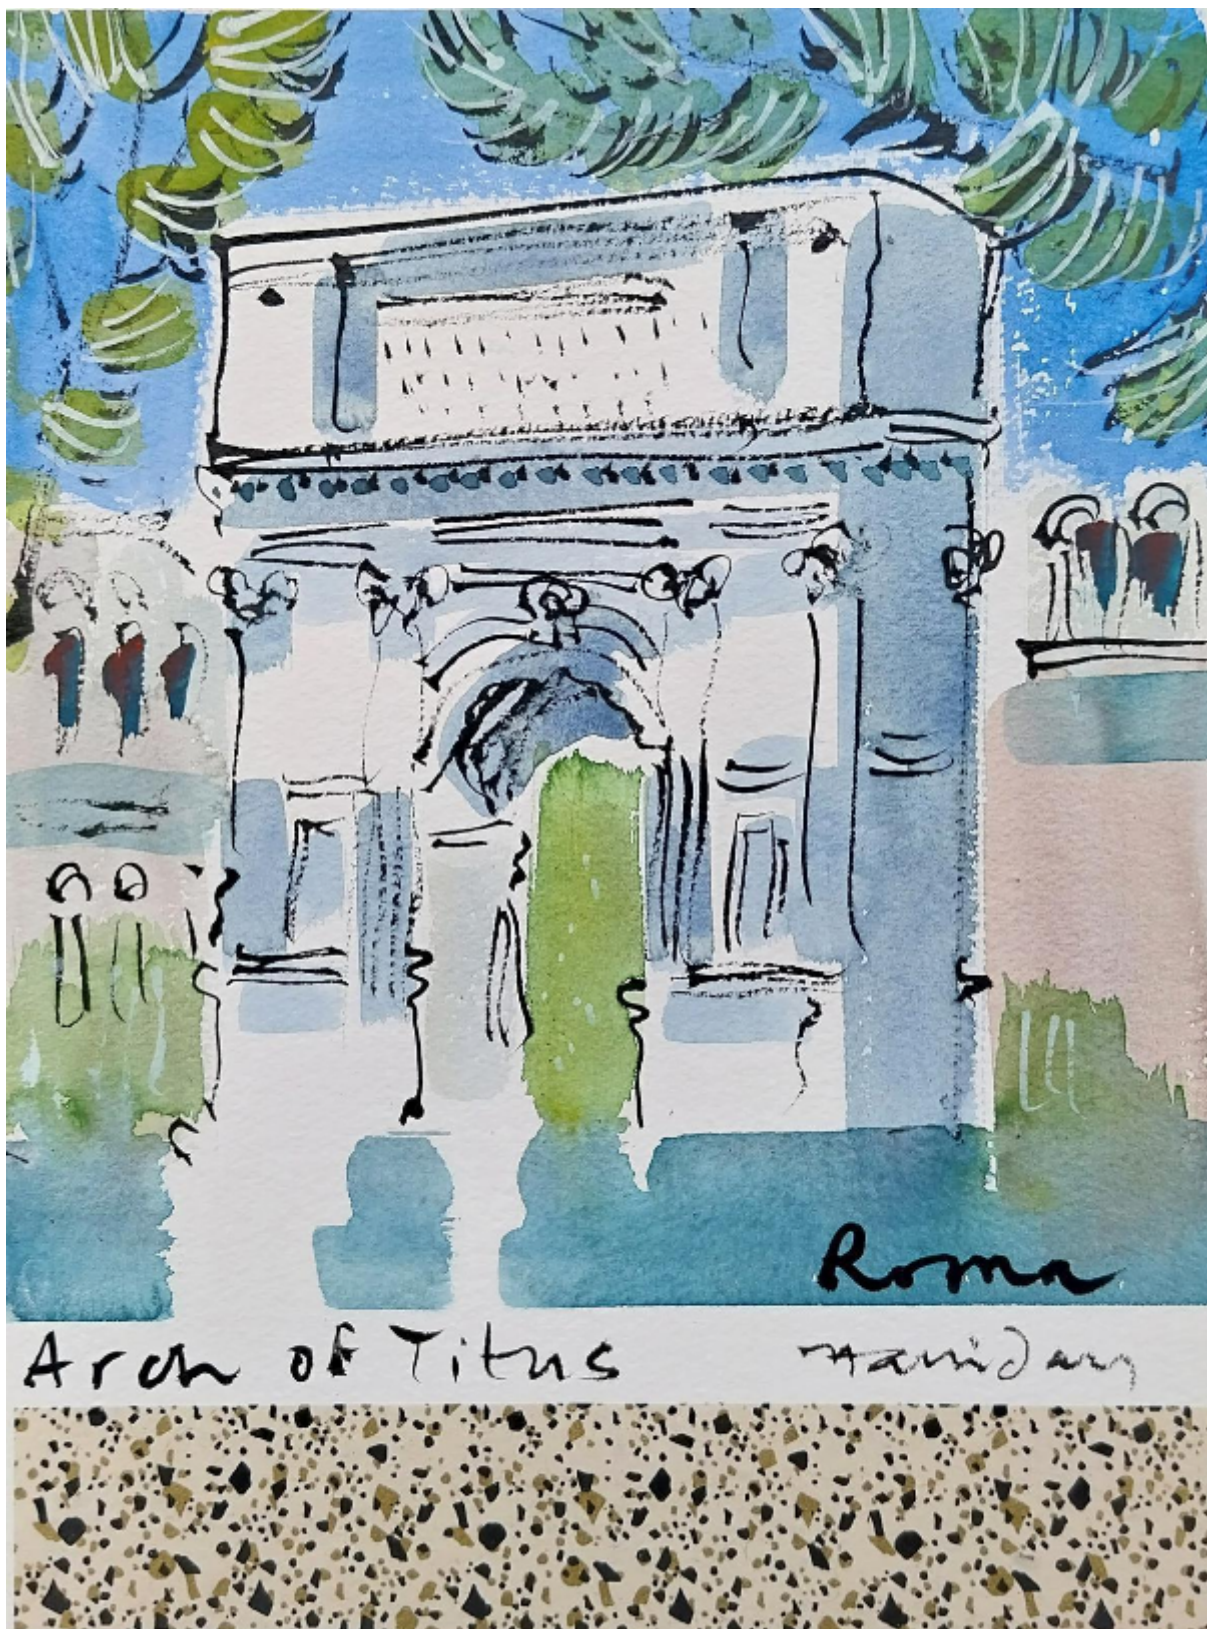

Halliday

Rome, Arch of Titus

Alan Halliday

Sold

REF: 4765

Height: 38 cm (15")

Width: 28 cm (11")

DESCRIPTION

Framed