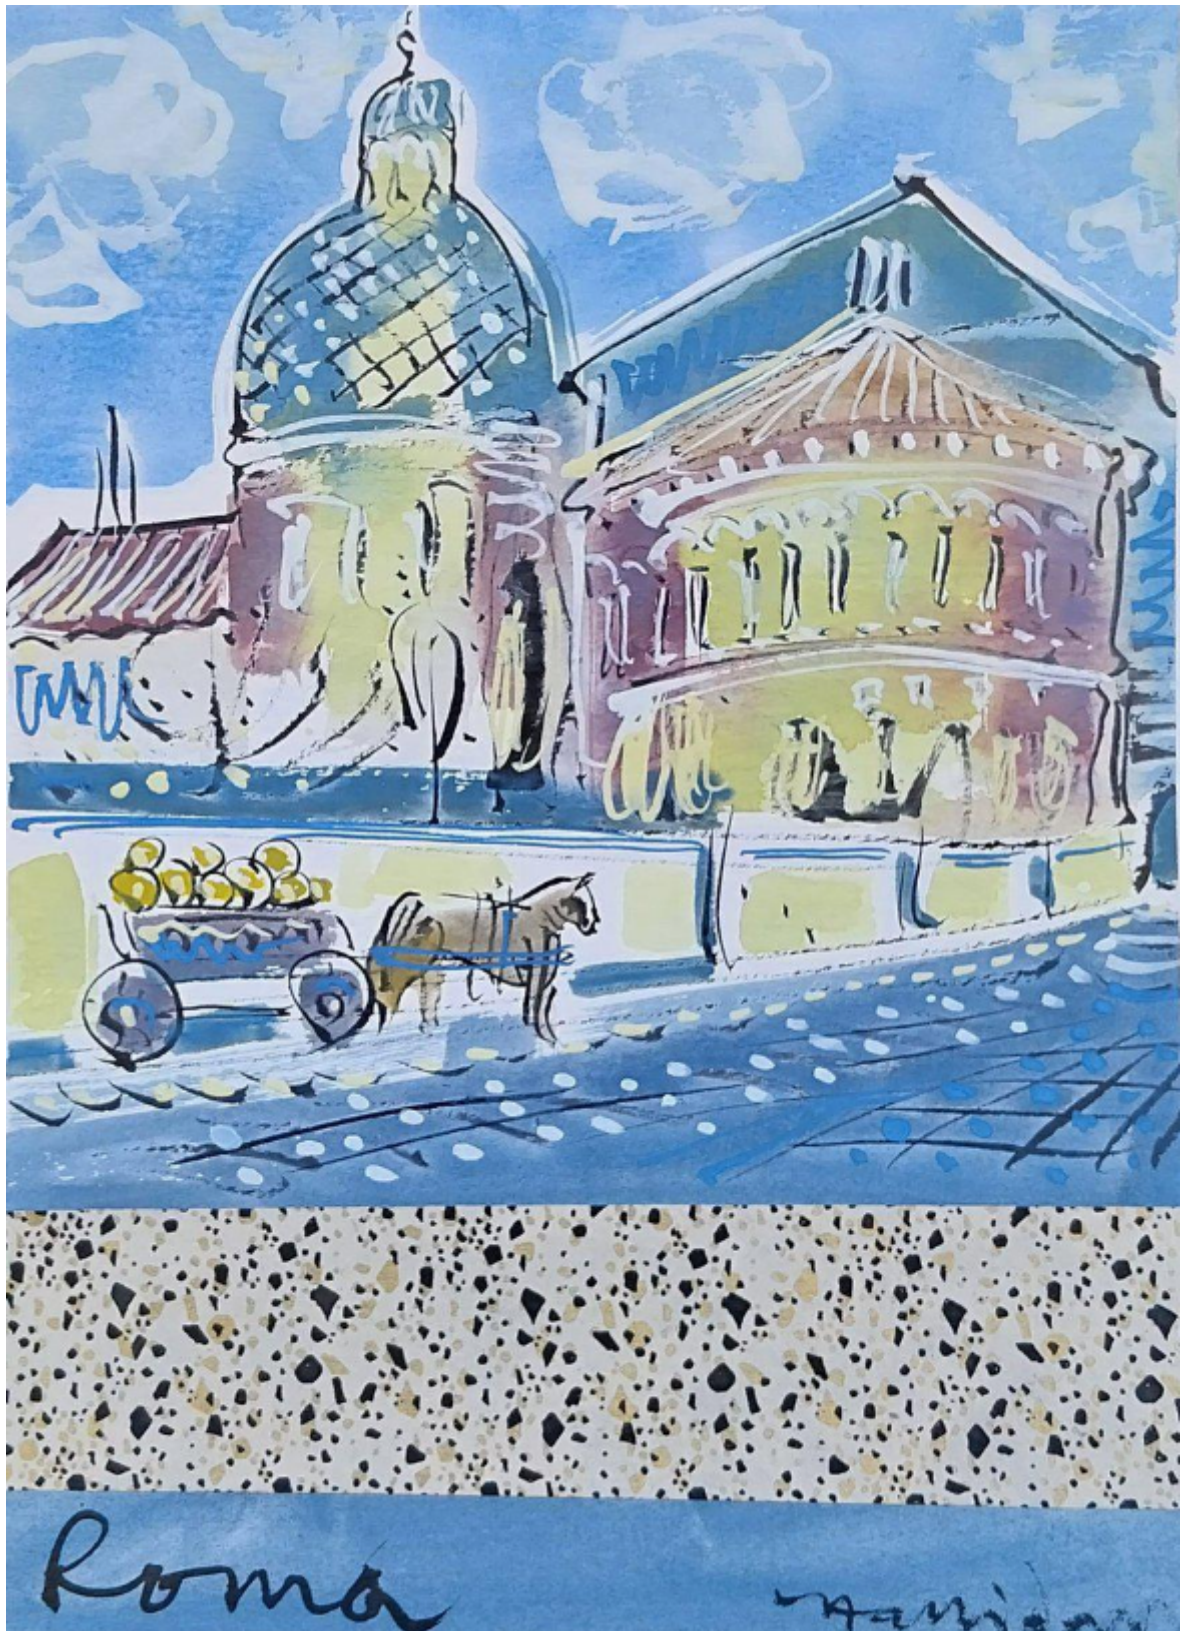

Halliday

Rome

Alan Halliday

£495

REF: 4739

Height: 38 cm (15")

Width: 28 cm (11")

DESCRIPTION

Unframed