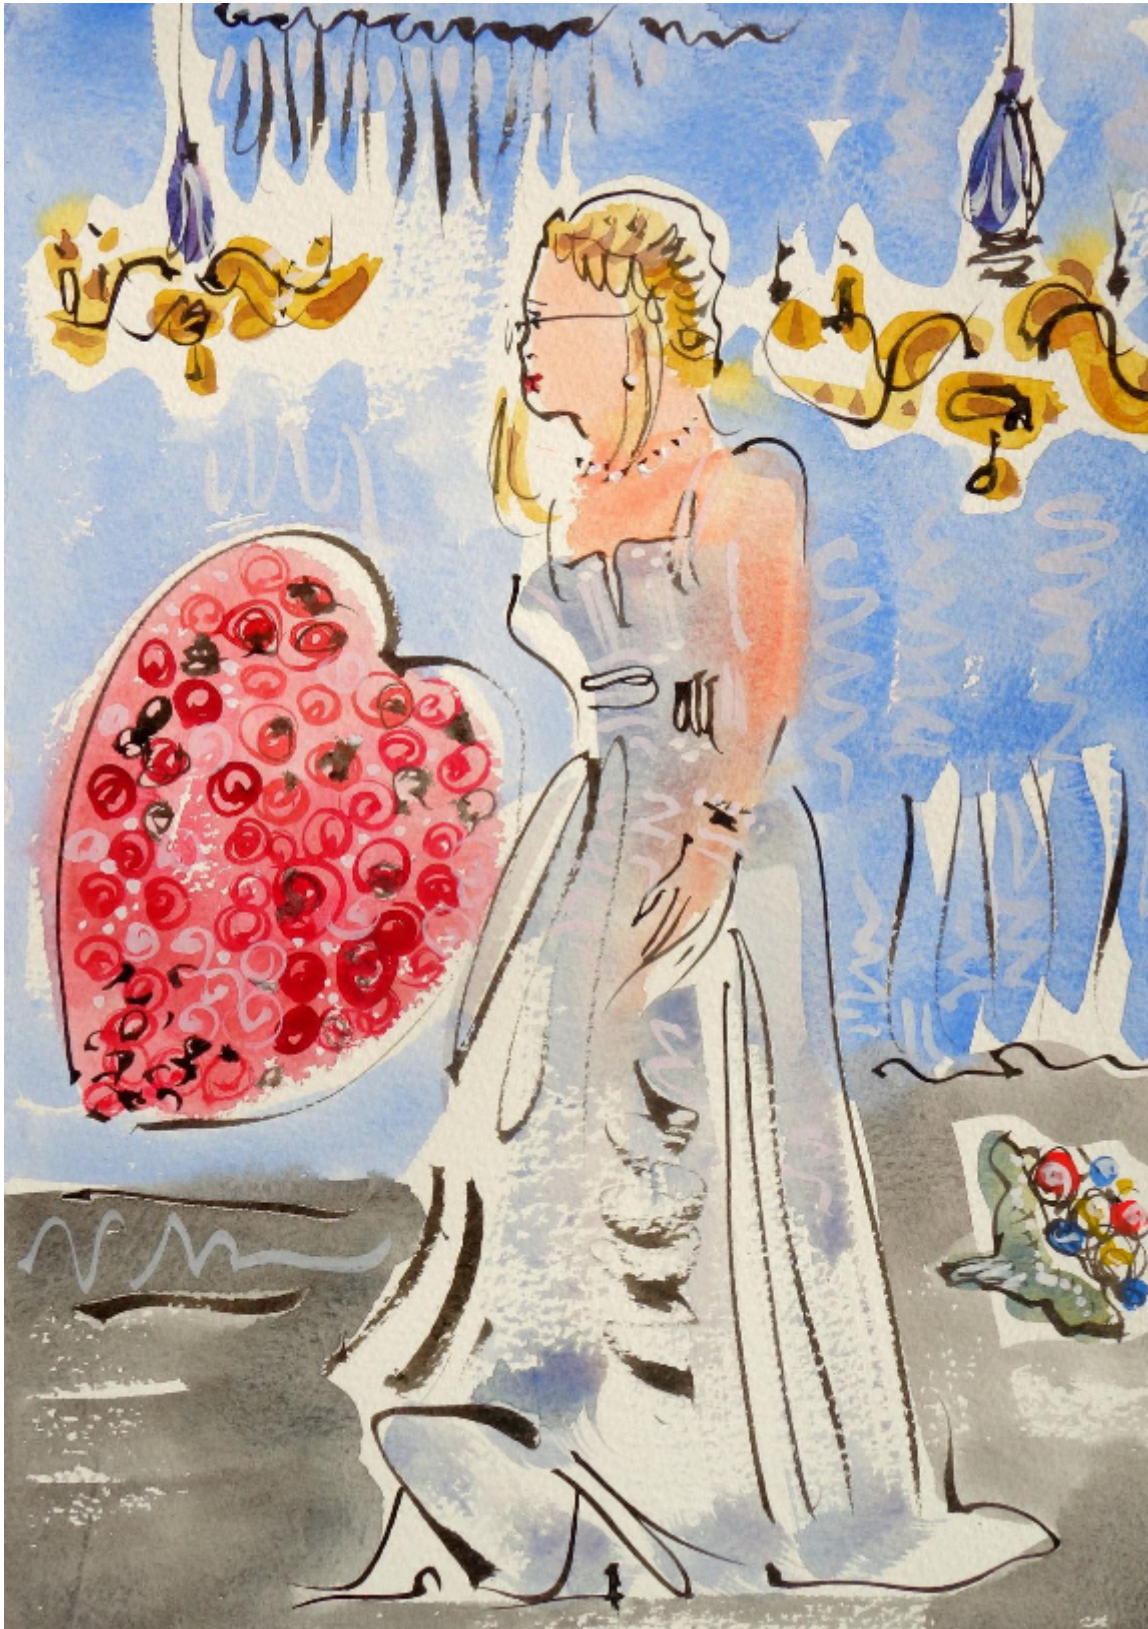

Alan Halliday

Garsington Opera 2017 Semele 2

Alan Halliday

£495

REF: 3522

Height: 38 cm (15")

Width: 28 cm (11")

DESCRIPTION

Unframed

Please contact us for more paintings made at Garsington Opera 2017