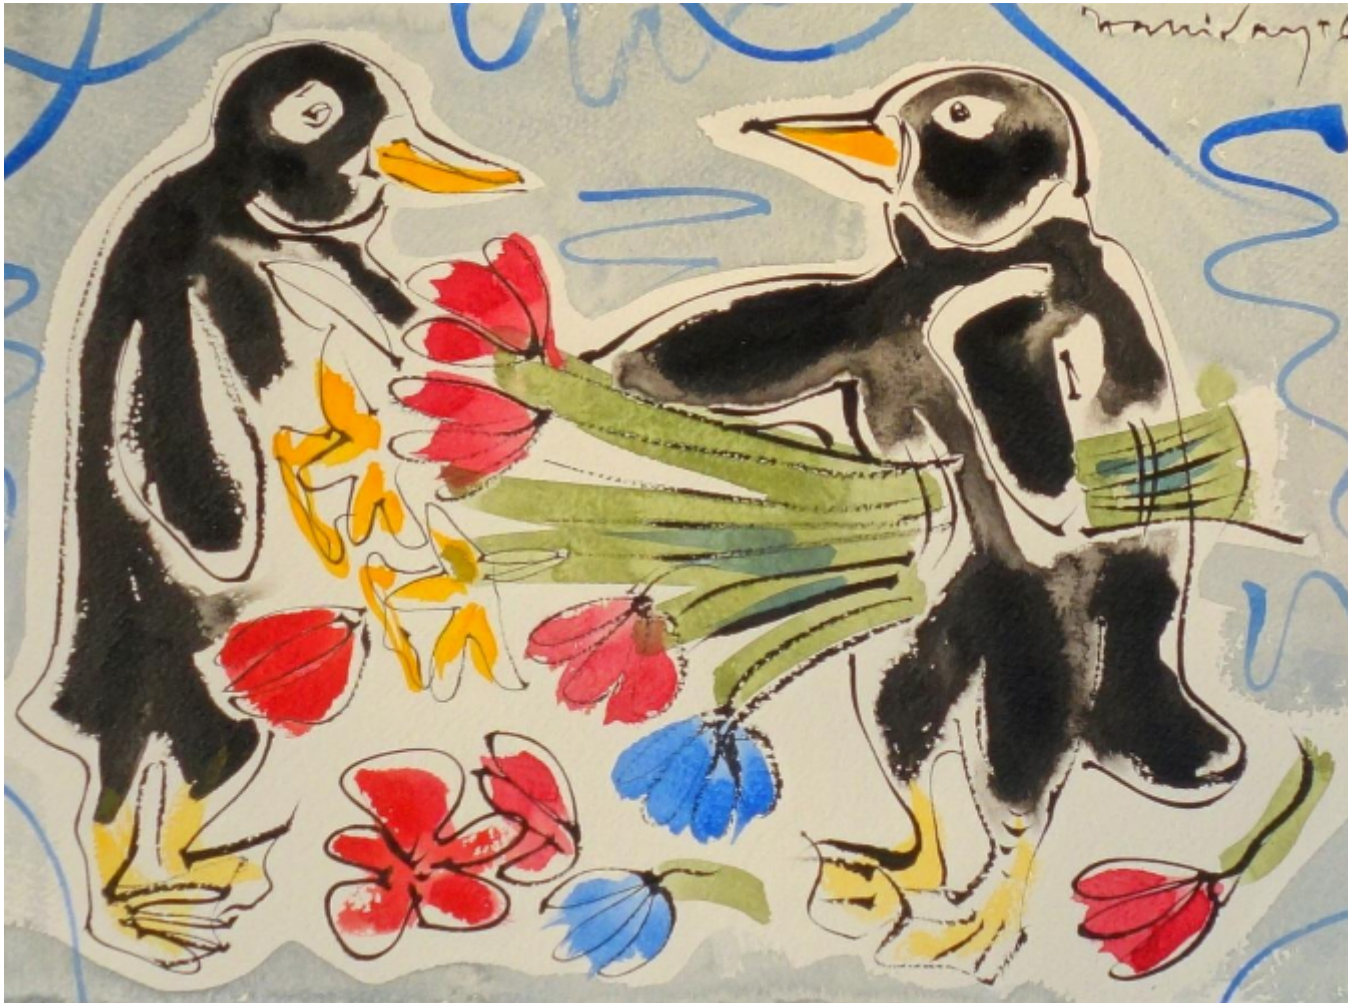

Alan Halliday

Valentine Penguin II

Alan Halliday

£445

REF: 1309

Width: 28 cm (11")

Depth: 38 cm (15")

## DESCRIPTION

---

Unframed

One of a series of 'Valentine Penguins'