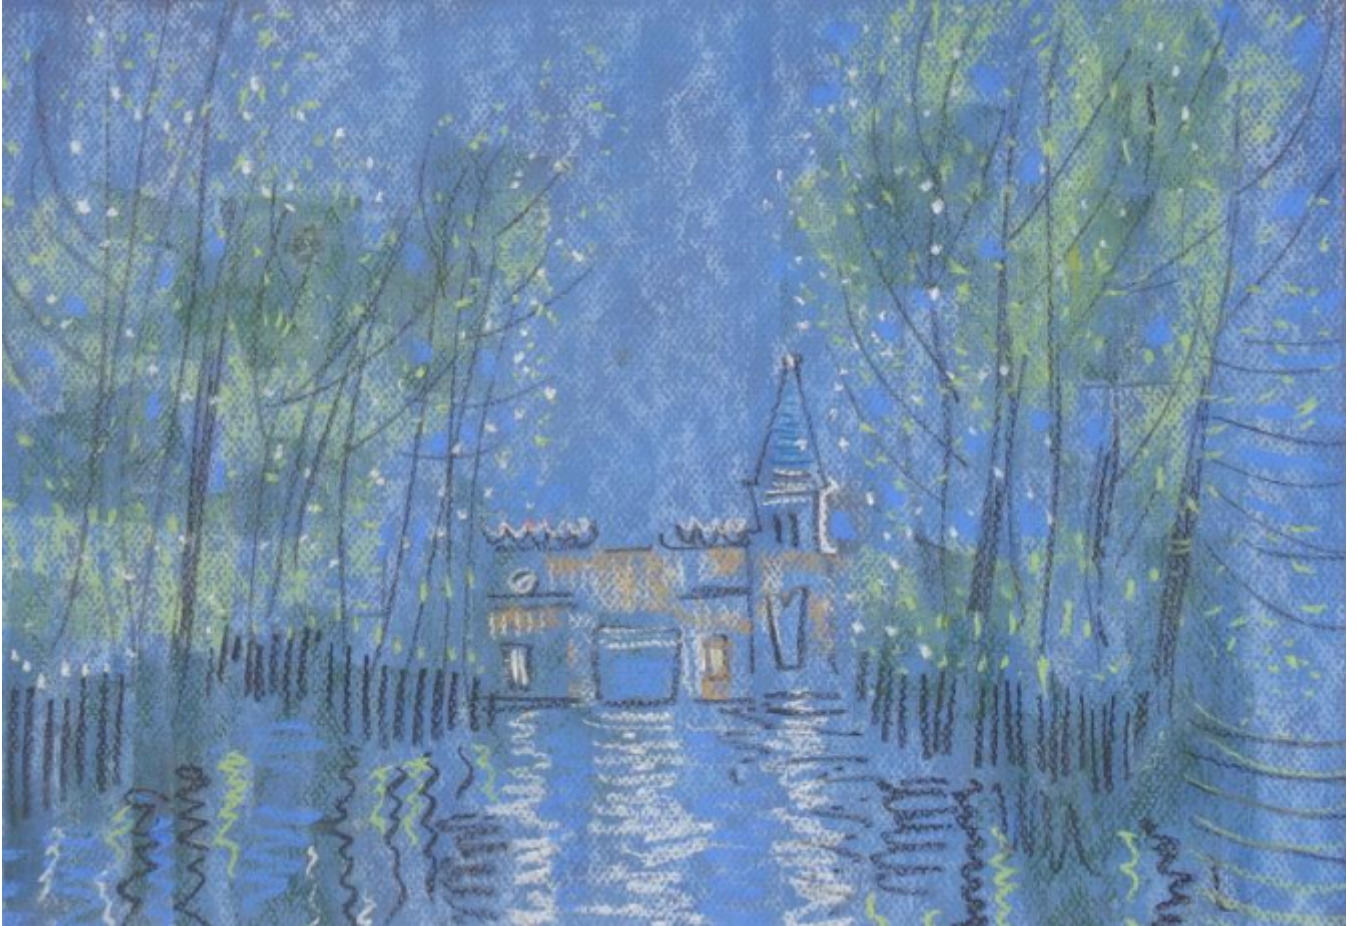

*Halliday*

Flood at Lenclouire,  
Alan Halliday

£495

REF: 2689

Height: 30 cm (11.8")

Width: 42 cm (16.5")

## DESCRIPTION

---

Unframed PASTEL