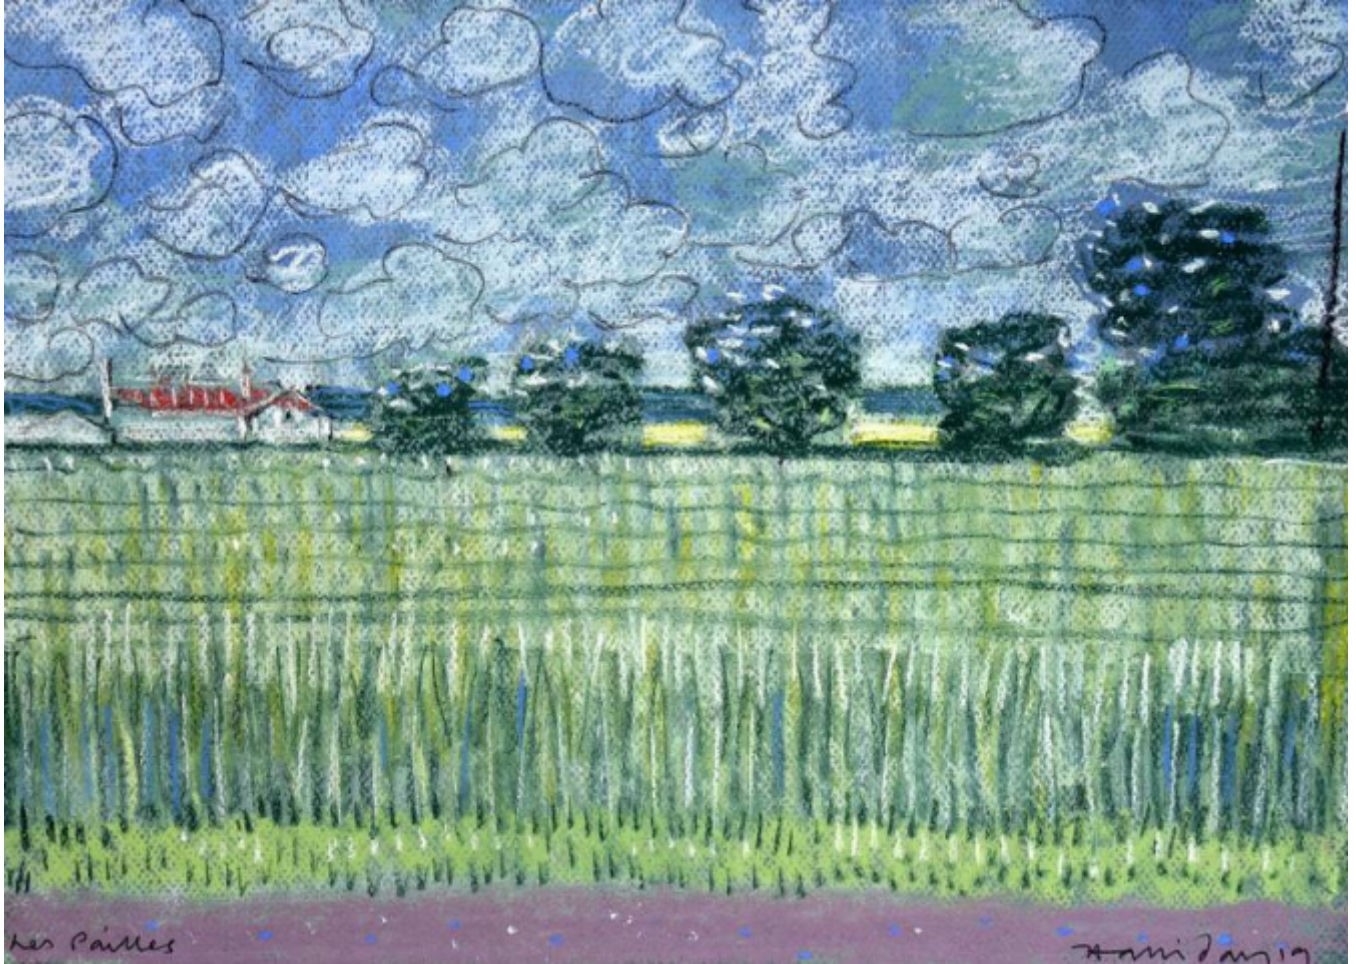

Alan Halliday

Wheat fields at Les Pailles

Alan Halliday

£495

REF: 2685

Height: 30 cm (11.8")

Width: 40 cm (15.7")

## DESCRIPTION

---

Framed PASTEL