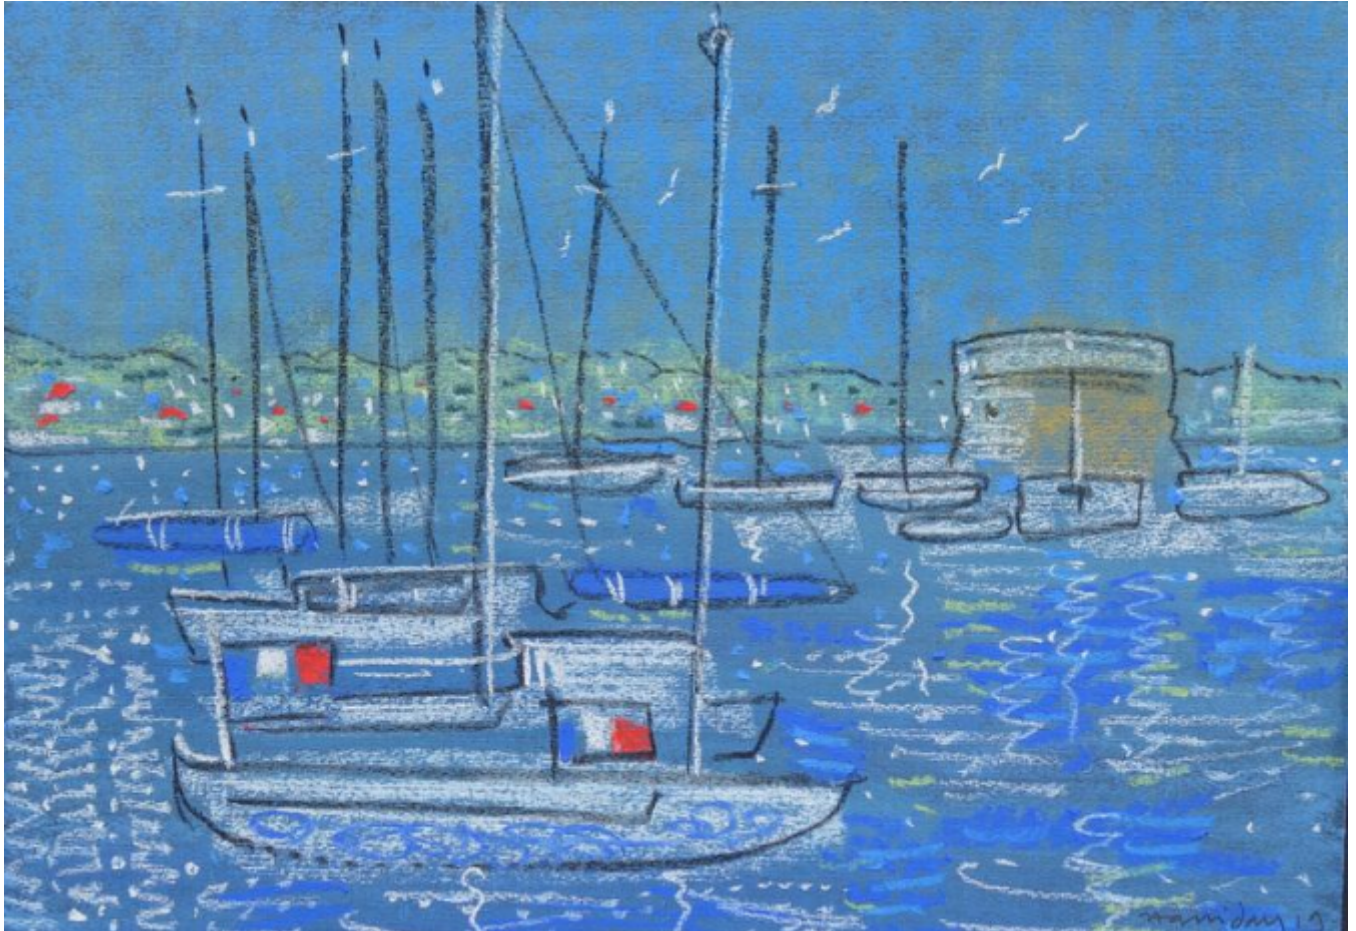

*Halliday*

On the way to Nice

Alan Halliday

£575

REF: 2667

Height: 30 cm (11.8")

Width: 40 cm (15.7")

## DESCRIPTION

---

Framed PASTEL