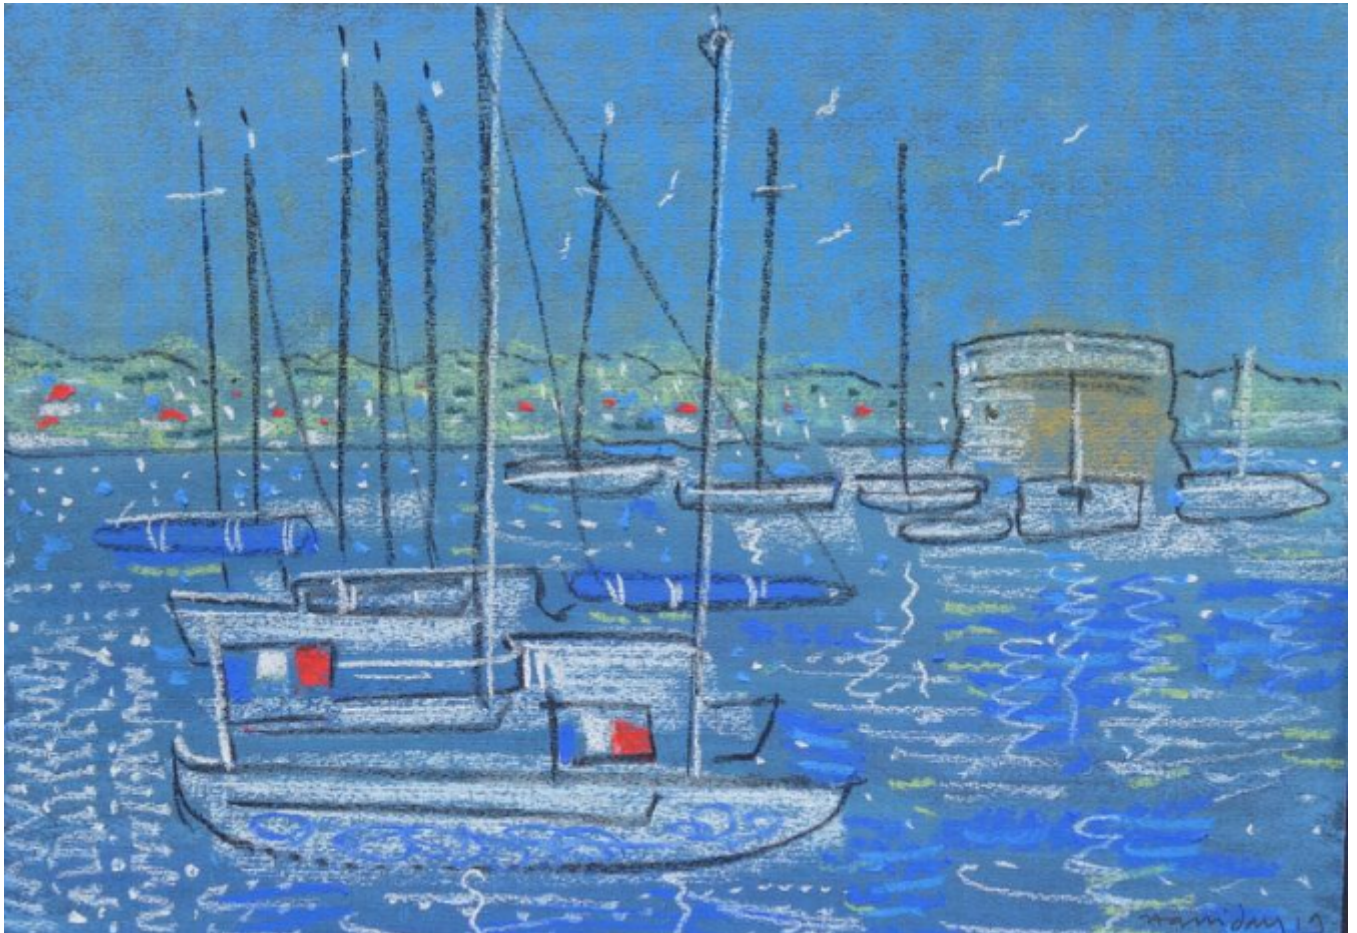

*Halliday*

On the way to Nice

Alan Halliday

£575

REF: 2667

Height: 30 cm (11.8")

Width: 40 cm (15.7")

## DESCRIPTION

---

Framed PASTEL