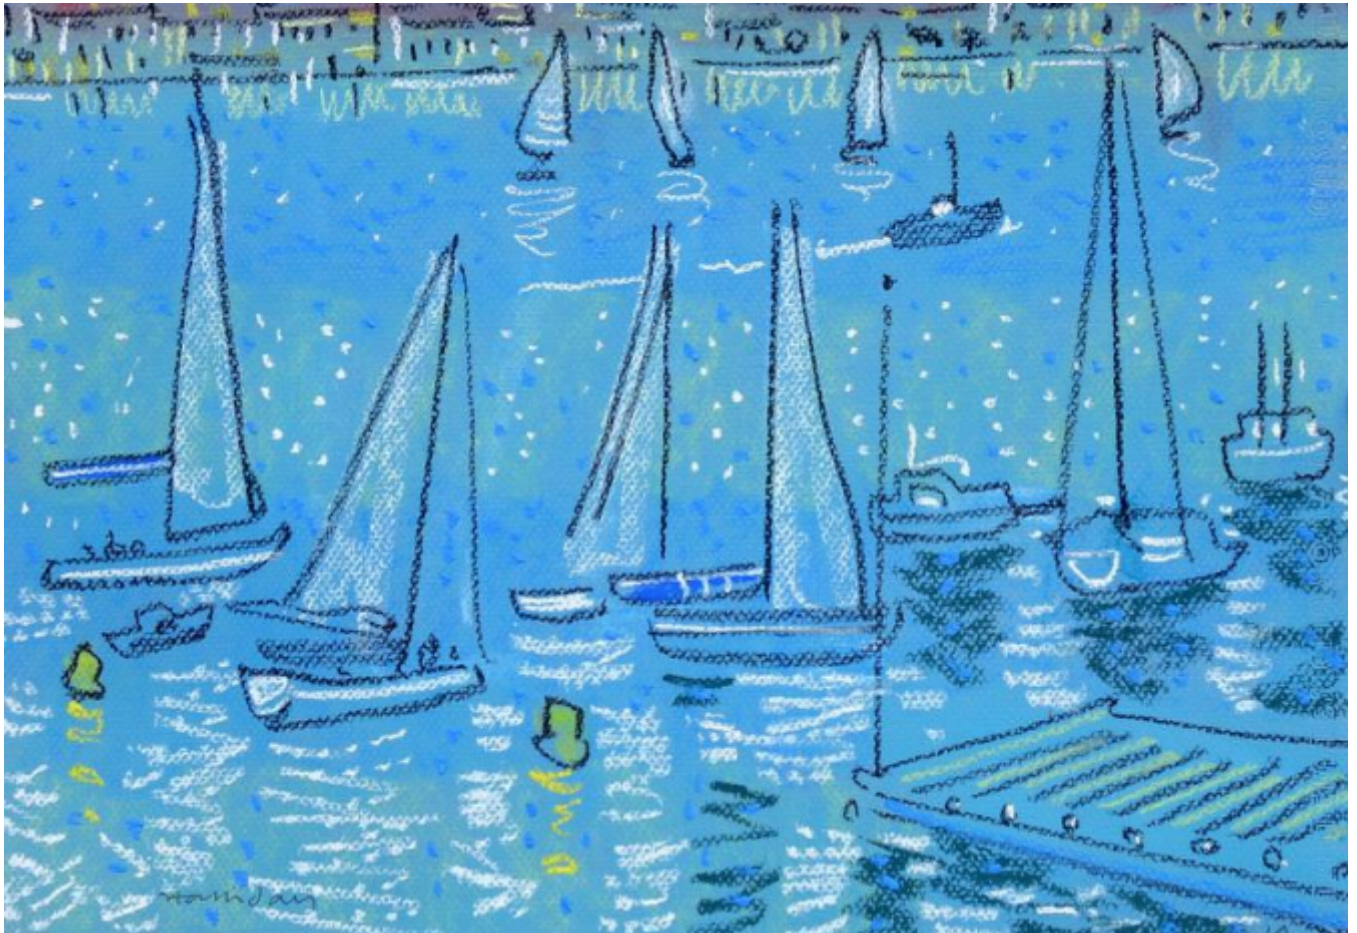

Alan Halliday

Boats near Nice

Alan Halliday

£575

REF: 2653

Height: 30 cm (11.8")

Width: 40 cm (15.7")

DESCRIPTION

Framed PASTEL