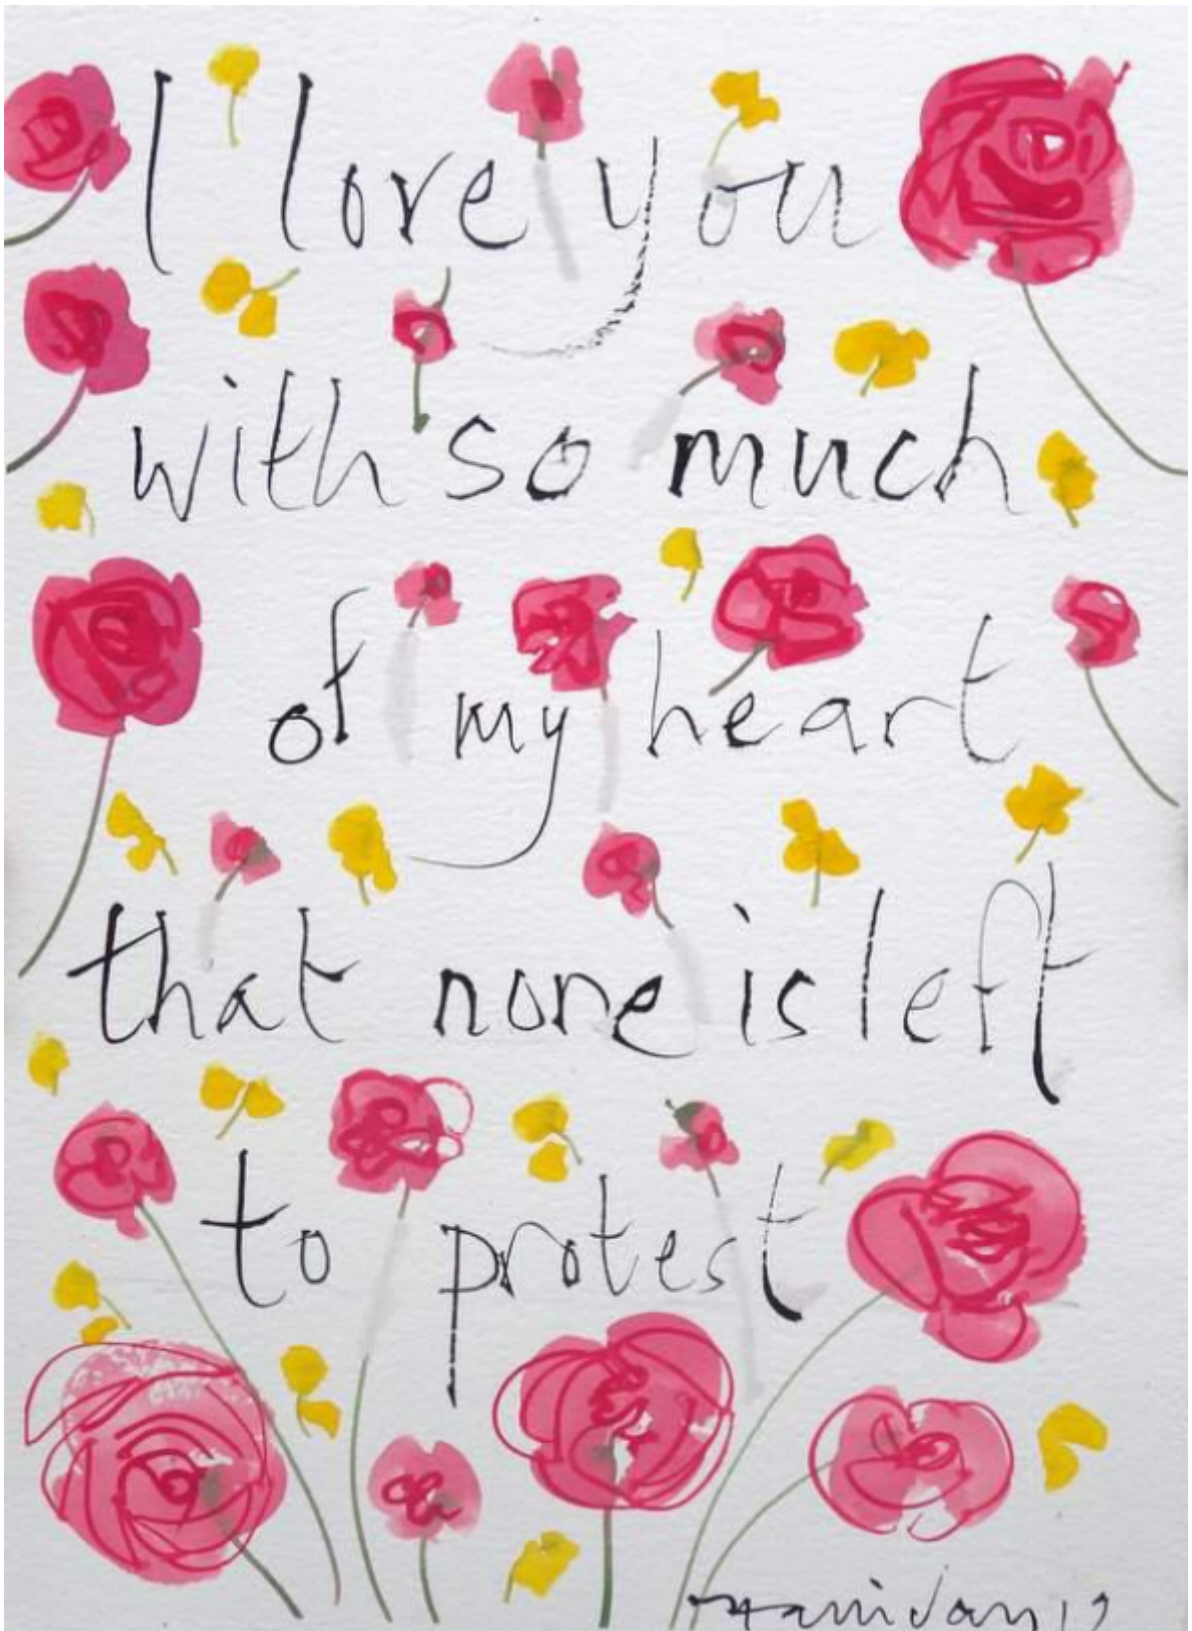

Alan Halliday

Shakespeare Valentine XII, I love you with so much...

Alan Halliday

£495

REF: 2428

Height: 38 cm (15")

Width: 28 cm (11")

DESCRIPTION

Unframed
Shakespeare Valentine