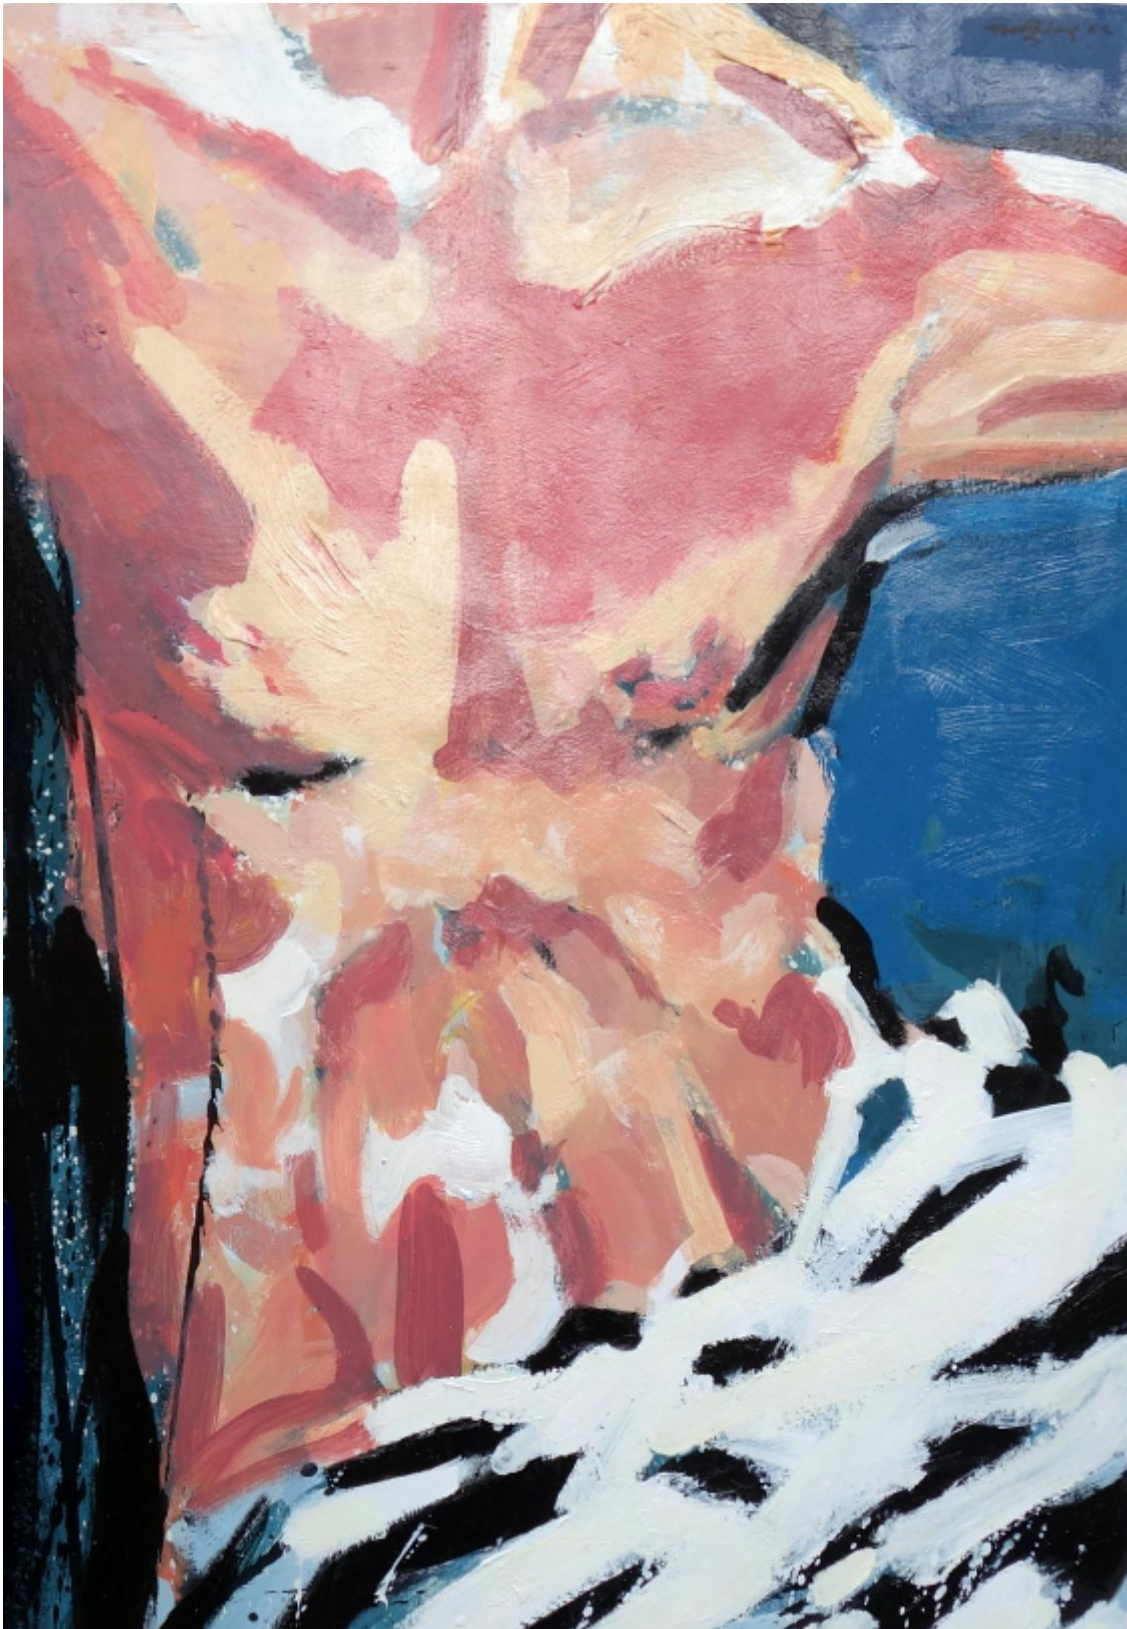

Halliday

Seated figure, 1982

Alan Halliday

REF: 3217

Height: 76 cm (29.9")

Width: 56 cm (22")

DESCRIPTION

Unframed, not for sale.