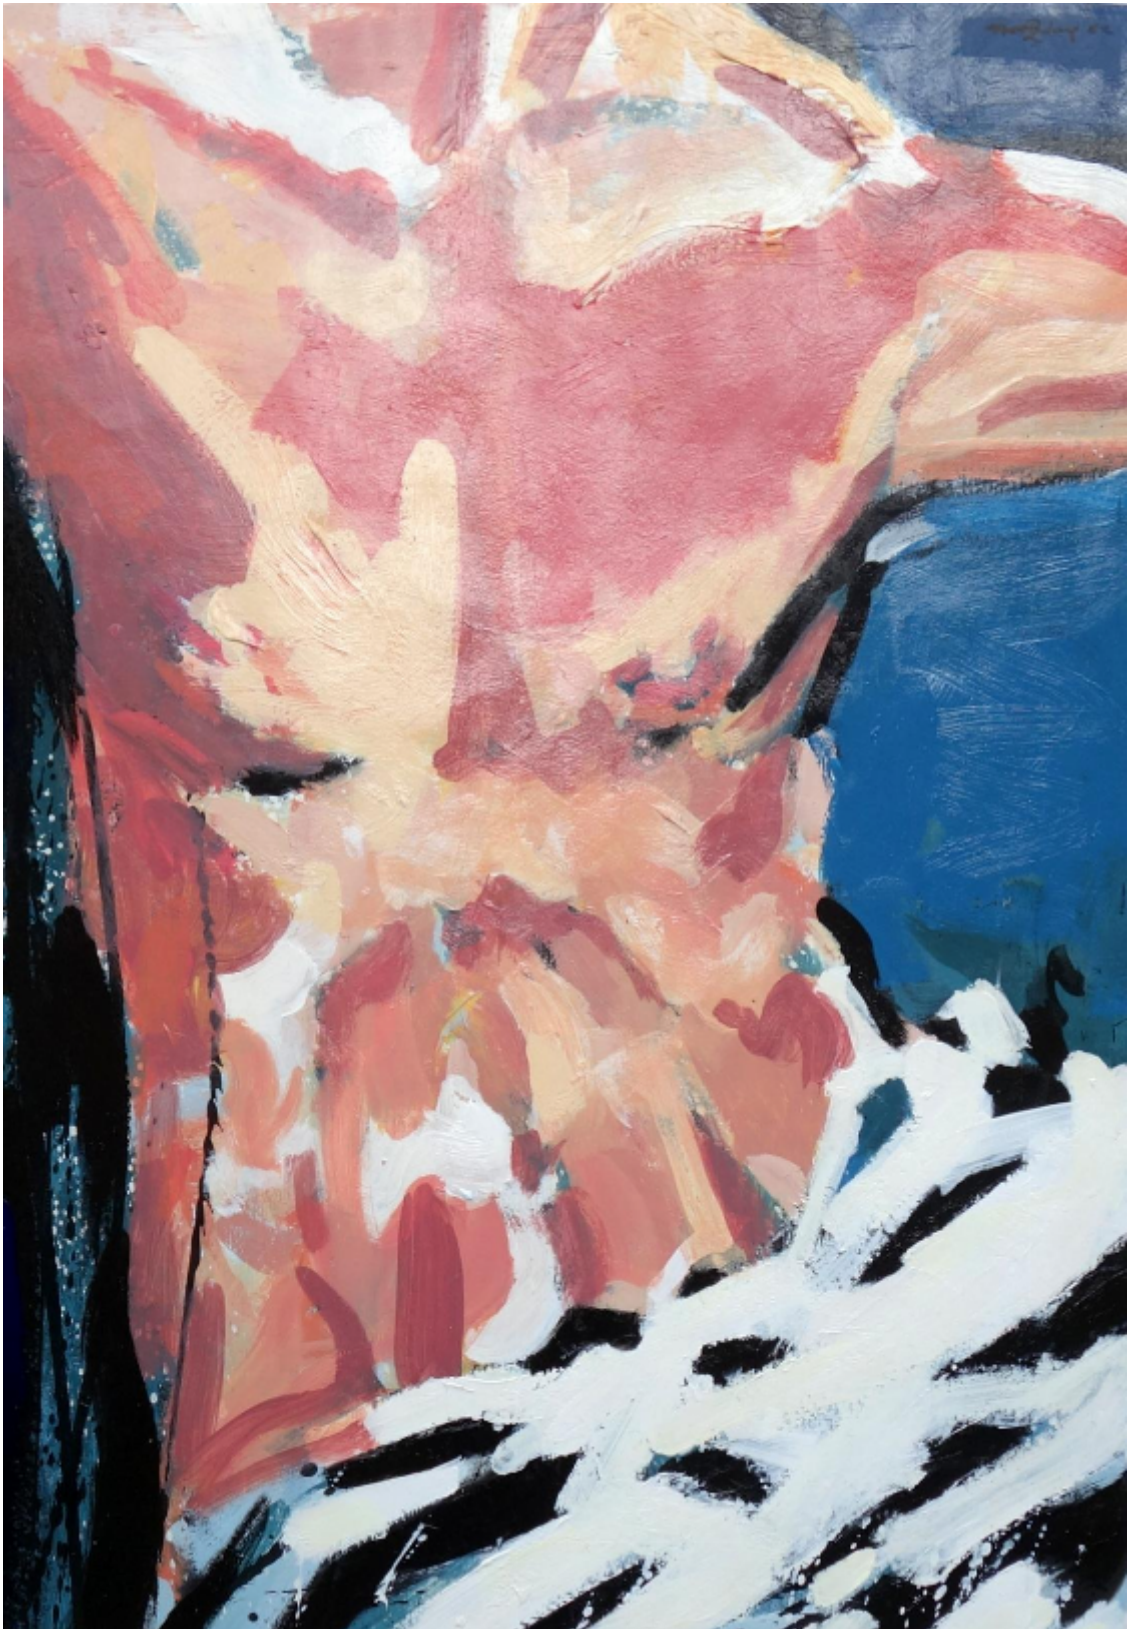

Halliday

---

Seated figure, 1982

Alan Halliday

REF: 3217

Height: 76 cm (29.9")

Width: 56 cm (22")

## DESCRIPTION

---

Unframed, not for sale.