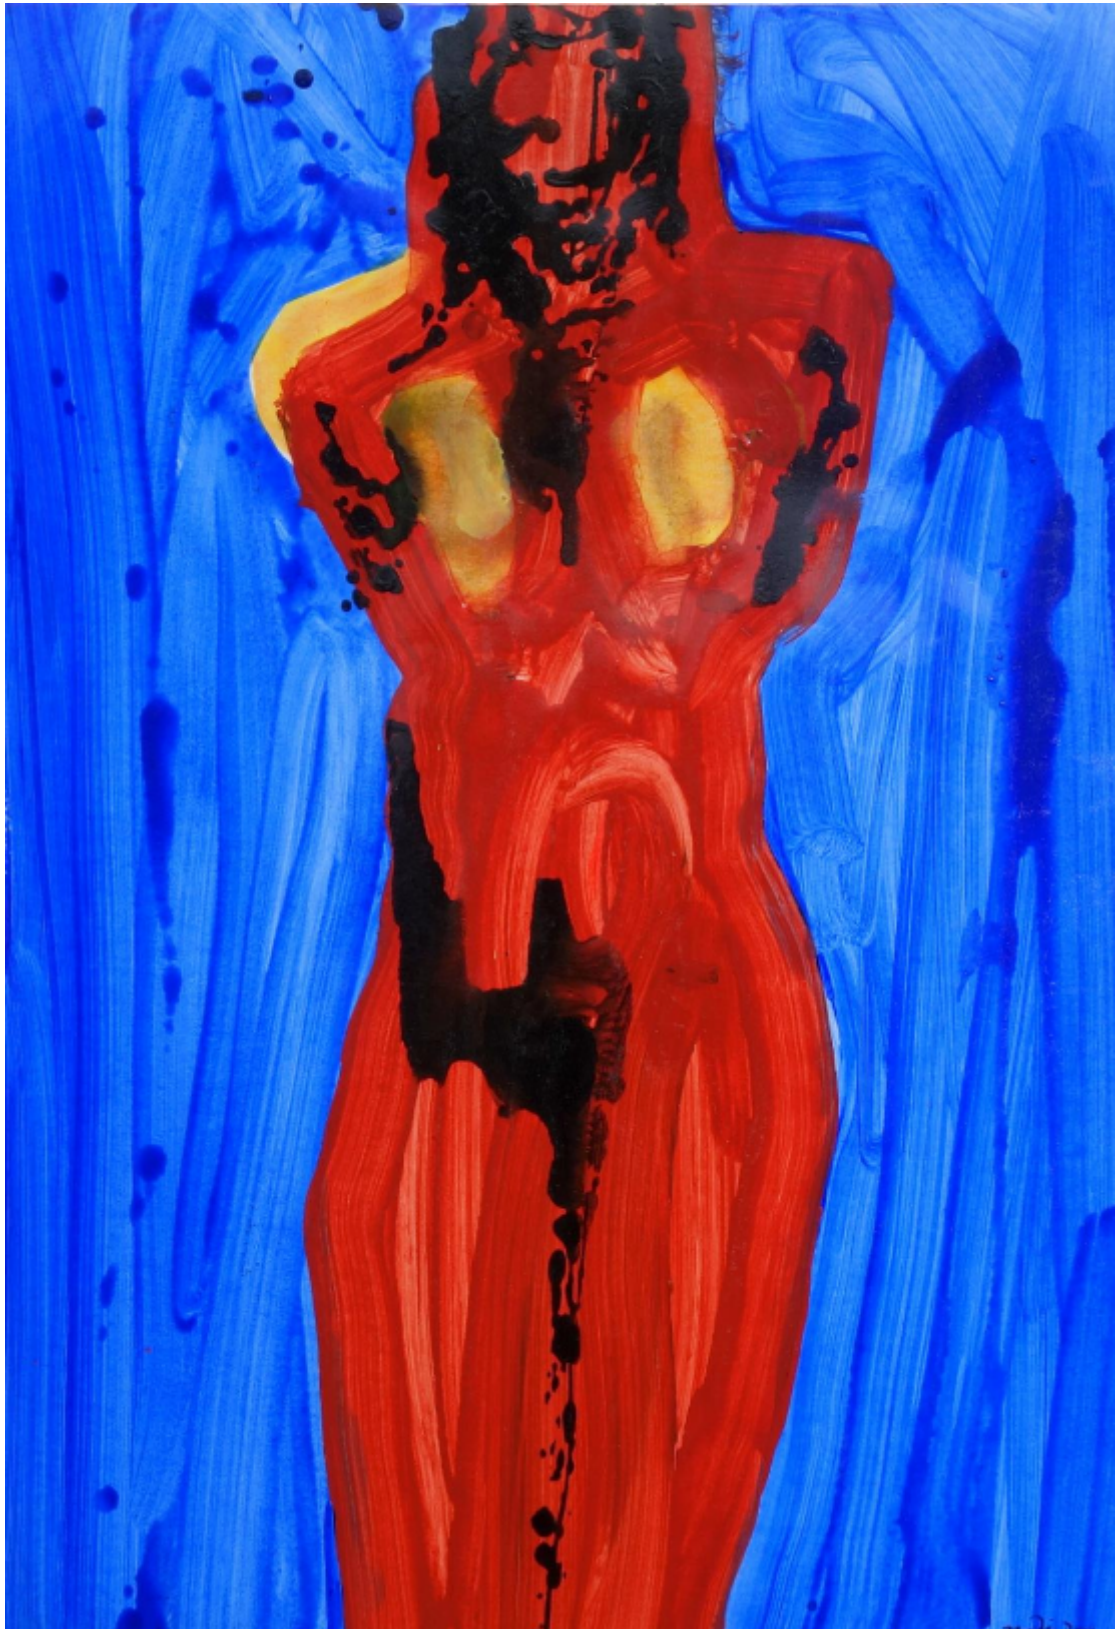

Halliday

Lion headed goddess, 1982

Alan Halliday

REF: 3208

Height: 76 cm (29.9")

Width: 56 cm (22")

DESCRIPTION

Unframed